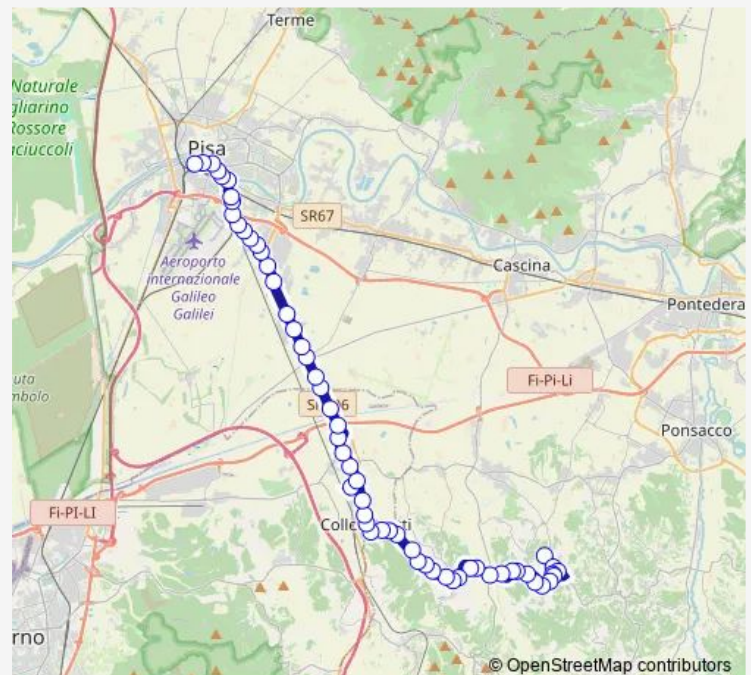

Thursday 07:03-07:16

Friday 07:03-07:16

Saturday 07:03-07:16

Sunday —

Route info

Direction: Collesalvetti

Stops: 22

Trip Duration: 0 hour 38 min

50 — Pisa-Collesalvetti-Fauglia-Crespina

Direction

Pisa Sesta Porta — Vicarello

15 stops

[Open route schedule](#)

Pisa Sesta Porta

Bonaini 2

Matteotti 3