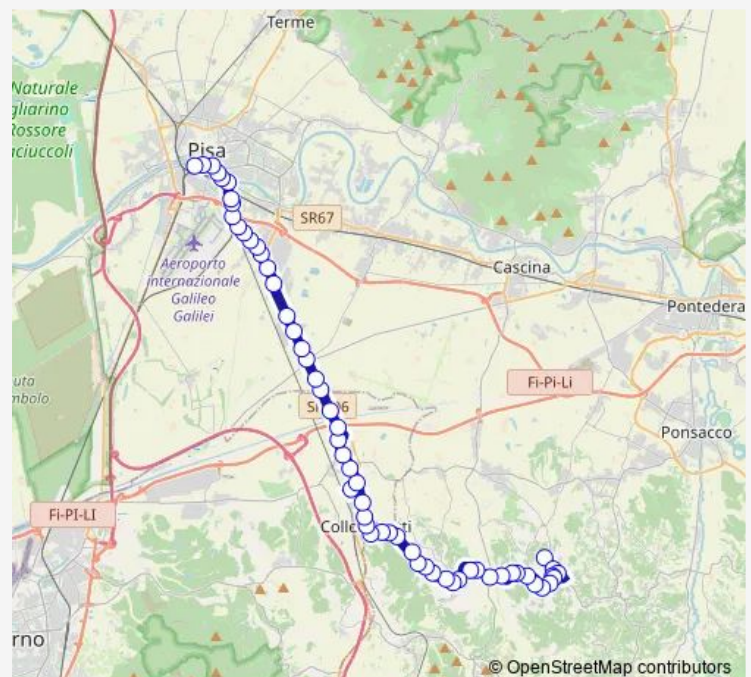

### Route schedule

Collesalvetti — Pisa Battisti

Monday 07:03-07:16

Tuesday 07:03-07:16

Wednesday 07:03-07:16

Thursday 07:03-07:16

Friday 07:03-07:16

Saturday 07:03-07:16

### Route info

Direction: Collesalvetti

Stops: 22

Trip Duration: 0 hour 38 min

50 — Pisa-Collesalvetti-Fauglia-Crespina