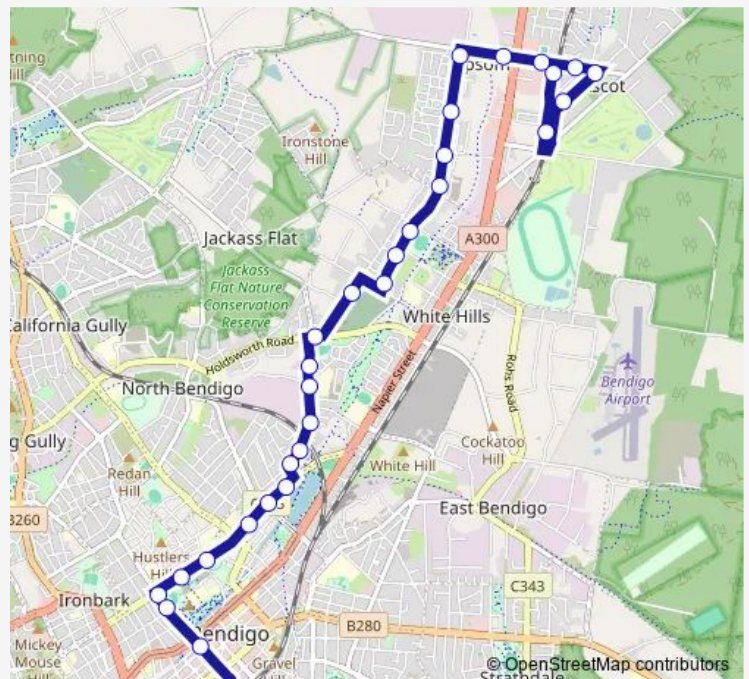

### Direction

Epsom Station/Station St (Epsom) — Bendigo Station/Railway Pl (Bendigo)

30 stops

[Open route schedule](#)

- Epsom Station/Station St (Epsom)
- Waverley Rd/Station St (Epsom)
- Epsom Child Health Centre/Strickland St (Epsom)
- Howard St/Strickland St (Epsom)
- Sullivan St/Howard St (Epsom)
- Epsom Village SC/Howard St (Epsom)
- Tierney Lane/Howard St (Epsom)
- Howard St/Goynes Rd (Epsom)
- Acacia Park Dr/Goynes Rd (Epsom)
- Montis Lane/Goynes Rd (Epsom)
- Buckland St/Goynes Rd (Epsom)
- Scott St/Kennewell St (White Hills)
- Hamelin St/Kennewell St (White Hills)
- Plumridge St/Kennewell St (White Hills)
- White Hills Cemetery/St Killian St (White Hills)
- John St/Holdsworth Rd (White Hills)
- O'Keefe St/Finn St (White Hills)
- Sandhurst Centre/Finn St (White Hills)
- Australian Defence Base/Finn St (White Hills)
- Moray Cres/Thunder St (North Bendigo)
- Caledonia St/Thunder St (North Bendigo)

### Route schedule

Epsom Station/Station St (Epsom) — Bendigo Station/Railway Pl (Bendigo)

Monday	05:50-19:48
Tuesday	05:50-19:48
Wednesday	05:50-19:48
Thursday	05:50-19:48
Friday	05:50-19:48
Saturday	08:04-17:44
Sunday	08:42-17:44

### Route info

Direction: Epsom Station/Station St (Epsom)

Stops: 30

Trip Duration: 0 hour 28 min

50 — Epsom Station - Bendigo Station Via Goynes Rd

Bakewell St/Weeroona Ave (Bendigo)

Nolan St/Lucan St (Bendigo)

Bendigo Base Hospital/Lucan St (Bendigo)

Tom Flood Sports Centre/Barnard St (Bendigo)

Bendigo Aquatic Centre/Barnard St (Bendigo)

Queen Elizabeth Oval/View St (Bendigo)

Rowan St/View St (Bendigo)

Mitchell St Central - Bay A/Mitchell St (Bendigo)