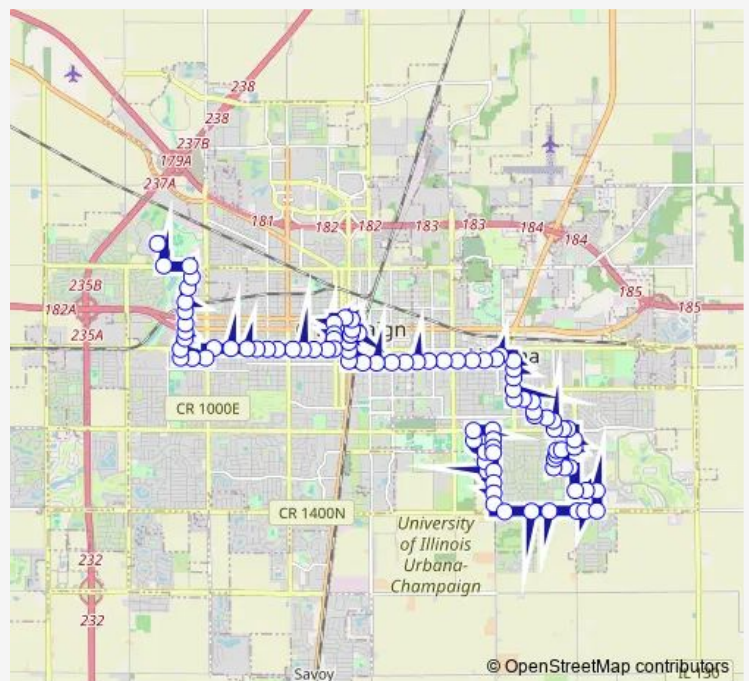

Bus 50 Green Evening

[Go to website](#)

Direction

Orchard Downs South Shelter — Parkland College (Main Stop)

95 stops

[Open route schedule](#)

- Orchard Downs South Shelter
- Orchard Downs Mid-South (East)
- Orchard Downs Mid-North (East)
- Orchard Downs North Shelter (East)
- Florida & Orchard (SE Corner)
- Florida & Race (SW Corner)
- Race & Meadow (West Side)
- Race & Montclair (West Side)
- Race & Mumford (West Side)
- George Huff & Race (NW Corner)
- Race & Holmes (West Side)
- Race & Mchenry (West Side)
- Race at Stone Creek Church (West Side)
- Clark Lindsey Village (South Side)
- Windsor & Vine (South Side)
- Windsor & Lynn (SW Corner)
- Philo & Windsor (SE Far Side)
- Windsor & Boulder (SW Corner)
- Windsor & Myra Ridge (SW Corner)
- Amber & Myra Ridge (NW Corner)
- Urbana Meijer (North Side)

Route schedule

Orchard Downs South Shelter — Parkland College (Main Stop)

| | |
|-----------|-------------|
| Monday | 19:19-22:56 |
| Tuesday | 19:19-22:56 |
| Wednesday | 19:19-22:56 |
| Thursday | 19:19-22:56 |
| Friday | 19:19-22:56 |
| Saturday | — |
| Sunday | — |

Route info

Direction: Orchard Downs South Shelter

Stops: 95

Trip Duration: 0 hour 59 min

50 — Green Evening

Amber & Philo (NE Corner)

Silver & Vawter (NE Corner)

Silver & Fletcher (NE Corner)

Anderson & Michigan (SE Corner)

Anderson & Fairlawn (NW Far Side)

Fairlawn (North Side)

Vine & Fairlawn (NE Corner)

Vine & Washington (SE Corner)

Vine & Oregon (SE Corner)

Vine & Illinois (SE Corner)

Vine & Green (SE Corner)