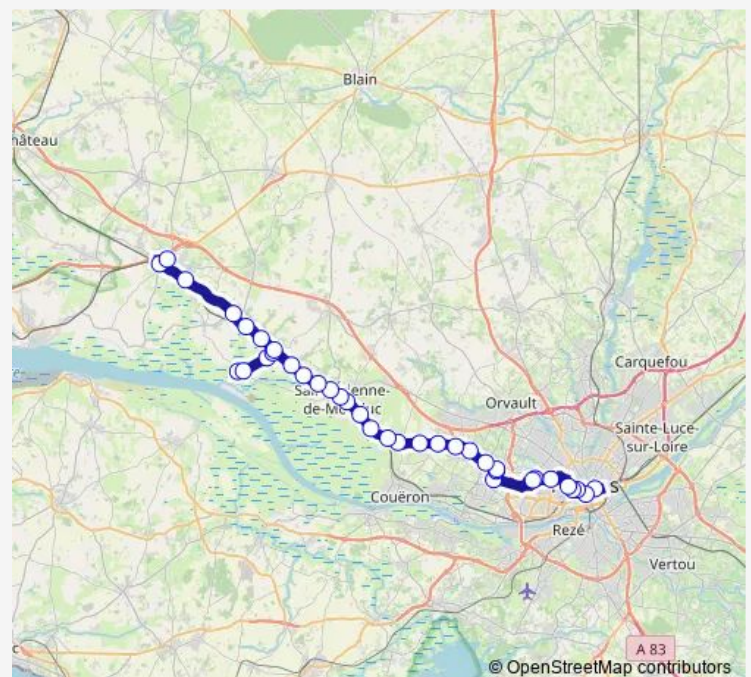

Thursday 17:37

Friday 17:37

Saturday —

Sunday —

Route info

Direction: Nantes Gare sncf

Stops: 30

Trip Duration: 1 hour 8 min