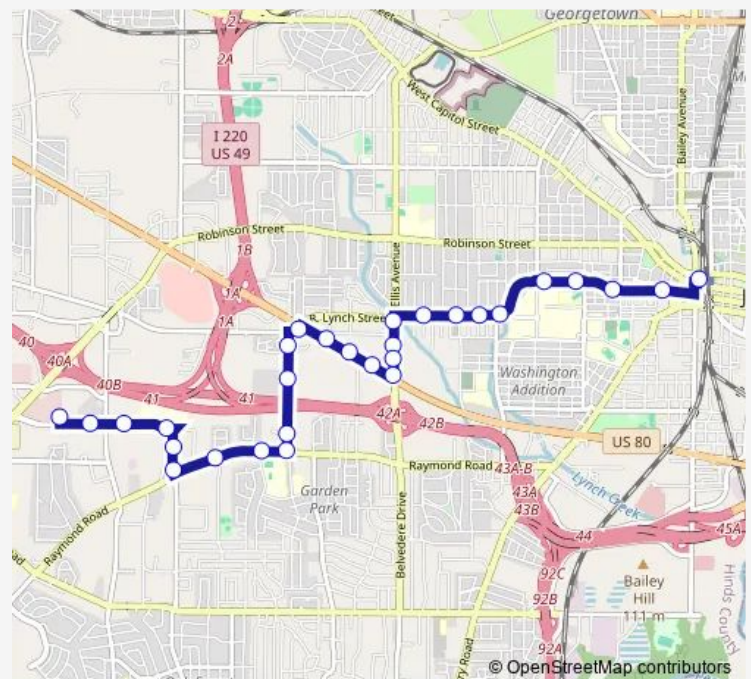

Highway 80 @ Puckett Power Systems (Ib)

Highway 80 @ Captain D's (Ib)

Highway 80 @ Relax Inn (Ib)

Ellis Avenue & Highway 80 (Ib)

Ellis Avenue @ Save A Lot (Ib)

Ellis Avenue @ Ellis Avenue Plaza (Ib)

Ellis Avenue & John R Lynch Street (Ib)

### Route schedule

Chadwick Drive @ Walmart — Union Station

Monday 05:45-18:45

Tuesday 05:45-18:45

Wednesday 05:45-18:45

Thursday 05:45-18:45

Friday 05:45-18:45

Saturday 06:45-18:45

### Route info

Direction: Chadwick Drive @ Walmart

Stops: 30

Trip Duration: 0 hour 20 min

50 — Jackson State

John R Lynch Street & Corinth Street (lb)

John R Lynch Street & Hattiesburg Street (lb)

John R Lynch Street & Wiggins Street (lb)

## Direction

Union Station — Chadwick Drive @ Walmart

29 stops

[Open route schedule](#)

Union Station

Doctor Robert Smith Senior Parkway & Minerva Street (Ob)

Doctor Robert Smith Senior Parkway & Rose Street (Ob)