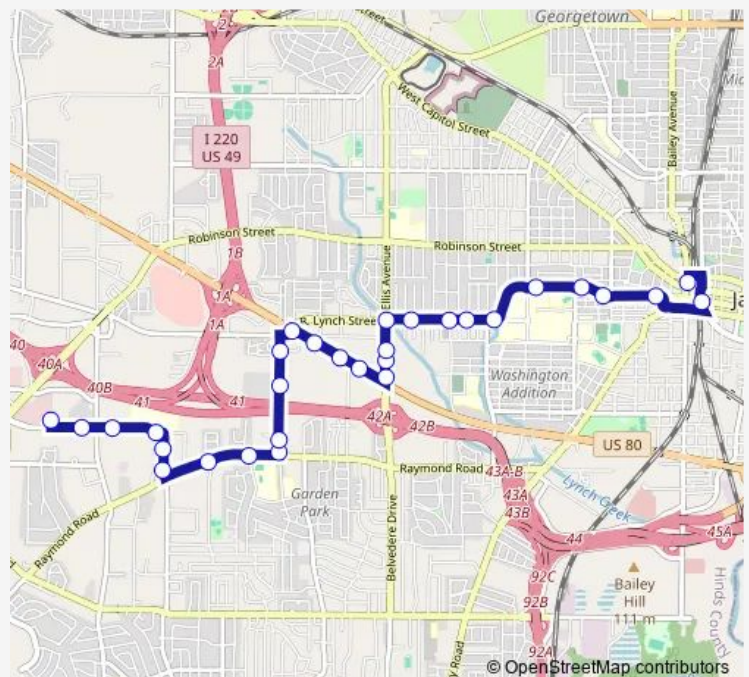

Ellis Avenue @ Save A Lot (Ib)

Ellis Avenue @ Ellis Avenue Plaza (Ib)

Ellis Avenue & John R Lynch Street (Ib)

Route schedule

Chadwick Drive @ Walmart — Union Station

Monday 05:45-18:45

Tuesday 05:45-18:45

Wednesday 05:45-18:45

Thursday 05:45-18:45

Friday 05:45-18:45

Saturday 06:45-18:45

Sunday —

Route info

Direction: Chadwick Drive @ Walmart

Stops: 30

Trip Duration: 0 hour 20 min

50 — Jackson State

John R Lynch Street & Corinth Street (lb)

John R Lynch Street & Hattiesburg Street (lb)

John R Lynch Street & Wiggins Street (lb)

John R Lynch Street & Valley Street (lb)

Doctor Robert Smith Senior Parkway & South Prentiss Street (lb)

Doctor Robert Smith Senior Parkway & Dalton Street (lb)

Doctor Robert Smith Senior Parkway & Rose Street (lb)

Doctor Robert Smith Senior Parkway & Minerva Street (lb)

South Mill Street & West Pearl Street (lb)