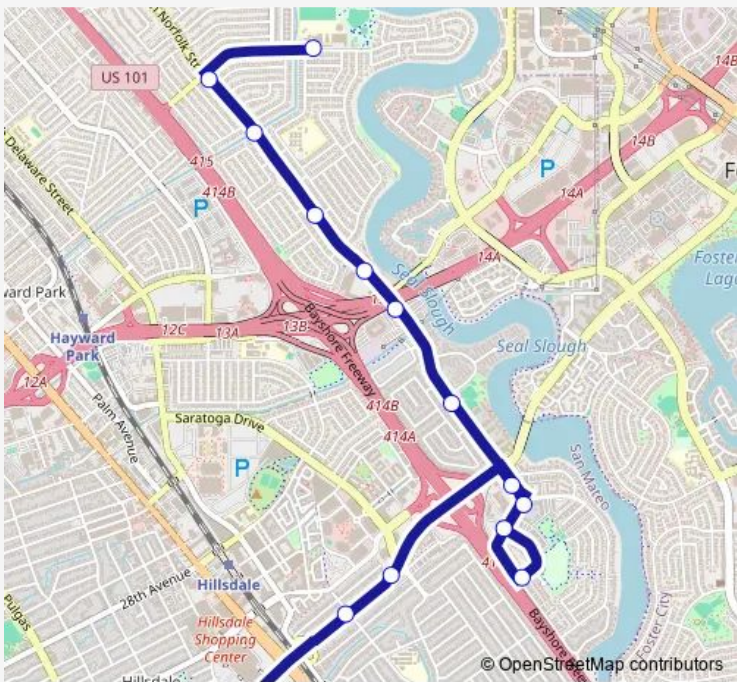

# Bus 50 Bay Stem Academy - Hillsdale Shopping Center

[Go to website](#)

**Direction**  
 Kehoe Ave & Van Buren St — Hillsdale Blvd & Edison St-Hillsdale Shopping Ctr

14 stops

[Open route schedule](#)

- Kehoe Ave & Van Buren St
- S Norfolk St & Kehoe Ave
- S Norfolk St & Lodi Ave
- S Norfolk St & Stanford Ave
- S Norfolk St & Susan Ct
- S Norfolk St & Fashion Island Blvd
- S Norfolk St & Marina Ct
- S Norfolk St & E Hillsdale Blvd
- La Selva St & Casa De Campo
- Casa De Campo & La Selva St
- La Selva St & Los Prados St
- E Hillsdale Blvd & Saratoga Dr
- E Hillsdale Blvd & Curtiss St
- Hillsdale Blvd & Edison St-Hillsdale Shopping Ctr

Route schedule  
 Kehoe Ave & Van Buren St — Hillsdale Blvd & Edison St-Hillsdale Shopping Ctr

Monday	15:10
Tuesday	15:10
Wednesday	14:20
Thursday	15:10
Friday	14:20
Saturday	—
Sunday	—

**Route info**

Direction: Kehoe Ave & Van Buren St

Stops: 14

Trip Duration: 0 hour 24 min

■ 50 — Bay Stem Academy - Hillsdale Shopping Center **BusMaps**

50 Bus time schedules and route maps are available in an offline PDF at [busmaps.com](https://busmaps.com). Use the [busmaps.com](https://busmaps.com) website to see live bus times, train schedule or subway schedule, and step-by-step directions for all public transit in Redwood City