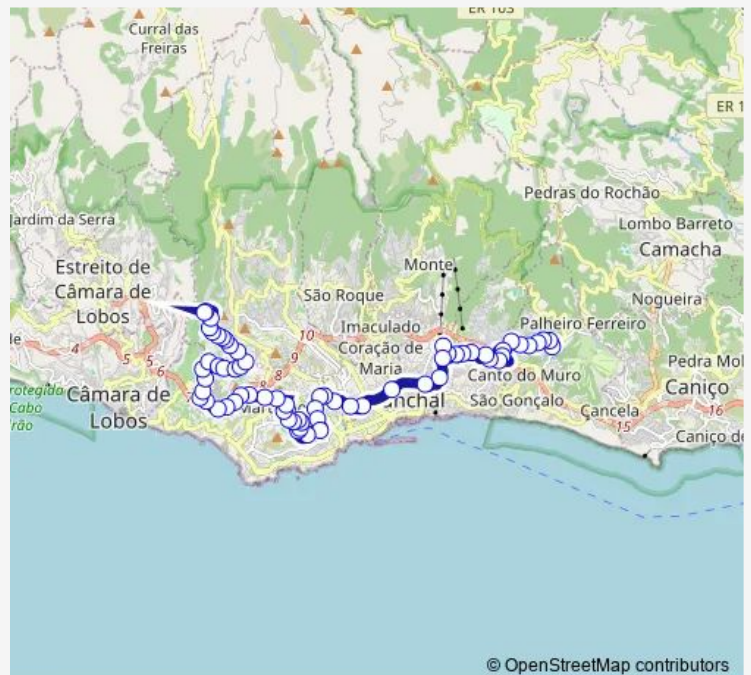

Bombeiros Voluntários (992)

Escl Francisco Franco S (371a)

Cota 40 Cruz Vermelha D (877a)

Route schedule

Lombo Quinta T-50 (409) — Viana T-50 (1302b)

Monday 09:10-17:30

Tuesday 09:10-17:30

Wednesday 09:10-17:30

Thursday 09:10-17:30

Friday 09:10-17:30

Saturday 09:10-17:30

Sunday 09:10-17:30

Route info

Direction: Lombo Quinta T-50 (409)

Stops: 66

Trip Duration: 0 hour 45 min