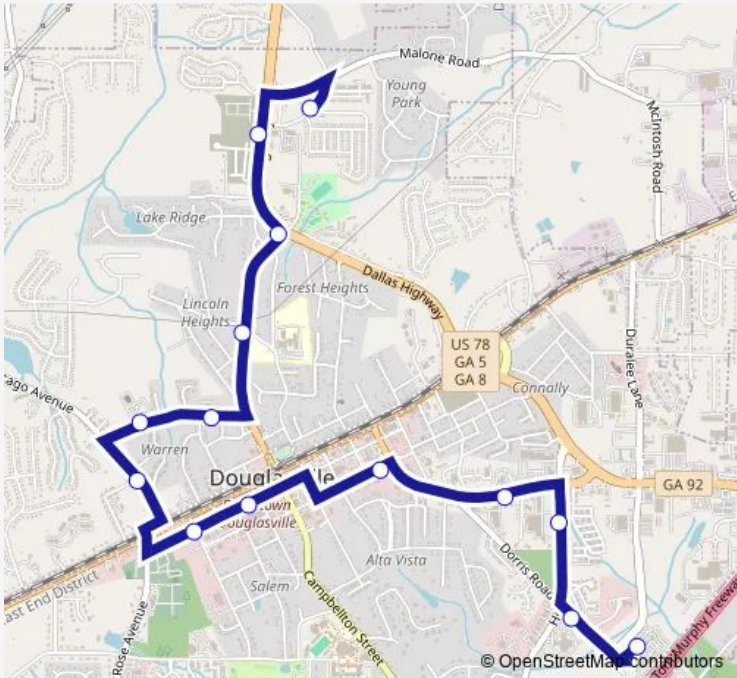

[Go to website](#)

**Direction**  
 Autry Cir — Connect Douglas Mmtc  
 14 stops  
[Open route schedule](#)

- Autry Cir
- Douglasville Apartments @ Dallas Hwy
- Jesse Davis Park
- Upshaw Mill @ Dallas Hwy
- JD Simpson Ave @ Hollis St
- JD Simpson @ Cristo Church
- Chicago Ave @ Pound Cir
- Greystone Amphitheater
- Douglasville Conference Center
- Spring @ Fairburn
- Fairburn Rd @ Tag & Title Office
- Hospital Dr @ Kroger
- Courthouse Ob
- Connect Douglas Mmtc

Route schedule  
 Autry Cir — Connect Douglas Mmtc

Monday	06:30-19:30
Tuesday	06:30-19:30
Wednesday	06:30-19:30
Thursday	06:30-19:30
Friday	06:30-19:30
Saturday	07:30-19:30
Sunday	—

Route info  
 Direction: Autry Cir  
 Stops: 14  
 Trip Duration: 0 hour 30 min

50 — Rev 50 - inbound **BusMaps**

**Direction**

Connect Douglas Mmtc — Autry Cir

13 stops

[Open route schedule](#)

Connect Douglas Mmtc

Dorris @ Courthouse lb

Hospital Dr @ Kroger

## Route schedule

Connect Douglas Mmtc — Autry Cir

Monday	06:00-19:00
Tuesday	06:00-19:00
Wednesday	06:00-19:00
Thursday	06:00-19:00
Friday	06:00-19:00
Saturday	07:00-19:00
Sunday	—