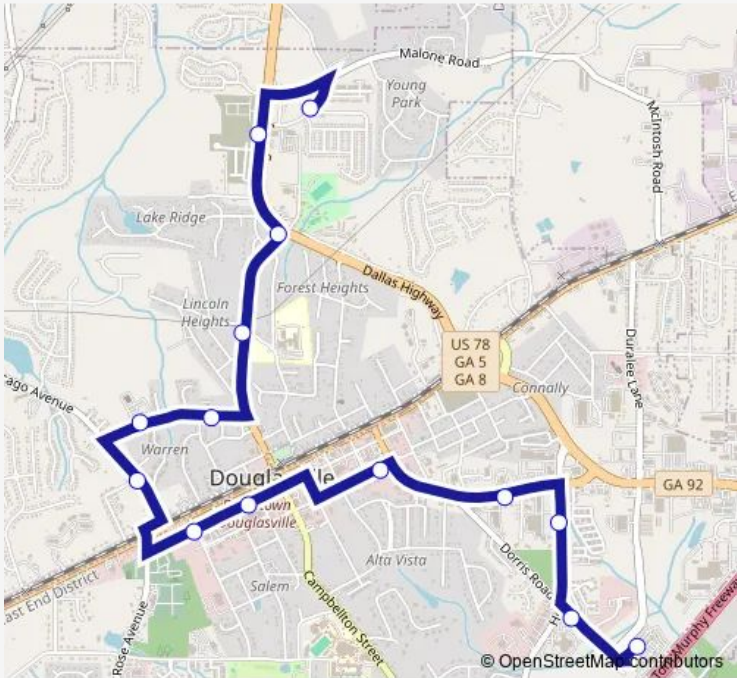

[Go to website](#)

Direction
 Autry Cir — Connect Douglas Mmtc
 14 stops
[Open route schedule](#)

- Autry Cir
- Douglasville Apartments @ Dallas Hwy
- Jesse Davis Park
- Upshaw Mill @ Dallas Hwy
- JD Simpson Ave @ Hollis St
- JD Simpson @ Cristo Church
- Chicago Ave @ Pound Cir
- Greystone Amphitheater
- Douglasville Conference Center
- Spring @ Fairburn
- Fairburn Rd @ Tag & Title Office
- Hospital Dr @ Kroger
- Courthouse Ob
- Connect Douglas Mmtc

Route schedule
 Autry Cir — Connect Douglas Mmtc

Monday	06:30-19:30
Tuesday	06:30-19:30
Wednesday	06:30-19:30
Thursday	06:30-19:30
Friday	06:30-19:30
Saturday	07:30-19:30
Sunday	—

Route info
 Direction: Autry Cir
 Stops: 14
 Trip Duration: 0 hour 30 min

Direction

Connect Douglas Mmtc — Autry Cir

13 stops

[Open route schedule](#)

Connect Douglas Mmtc

Dorris @ Courthouse lb

Hospital Dr @ Kroger

Fairburn Rd @ Tag & Title Office

Stops: 13

Trip Duration: 0 hour 30 min

50 Bus time schedules and route maps are available in an offline PDF at busmaps.com. Use the busmaps.com website to see live bus times, train schedule or subway schedule, and step-by-step directions for all public transit in Douglasville