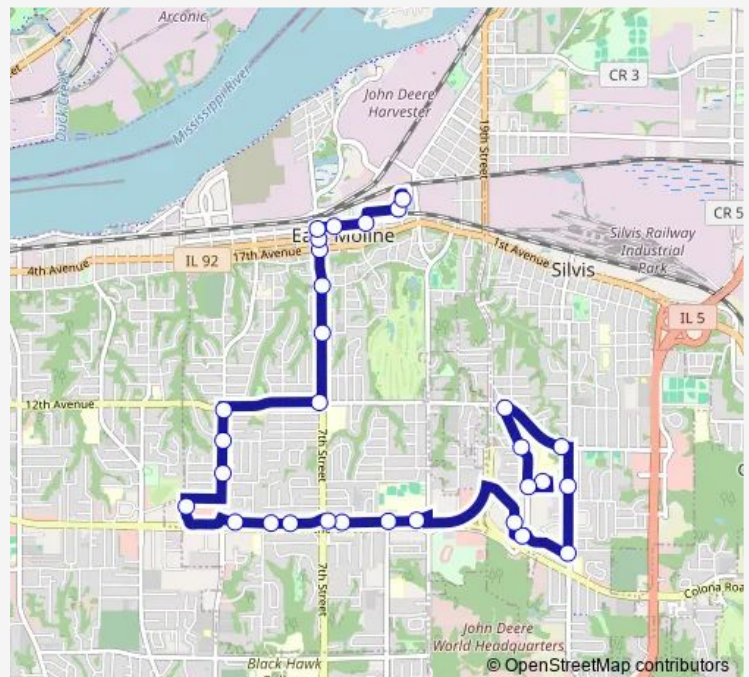

7 St & 30 Ave

### Route schedule

Illini Hospital Shelter — East Pointe

Monday 05:33-21:19

Tuesday 05:33-21:19

Wednesday 05:33-21:19

Thursday 05:33-21:19

Friday 05:33-21:19

Saturday 09:19-18:19

### Route info

Direction: Illini Hospital Shelter

Stops: 30

Trip Duration: 0 hour 26 min

7 St & 25 Ave

7 St & 21 Ave

7 St & 17 Ave

7 St & 16 Ave

## Route info

Direction: East Pointe

Stops: 32

Trip Duration: 0 hour 34 min

Archer Dr & Ave Cities

17 Ave & Hospital Rd

Hyvee

17 Ave & Hospital Rd