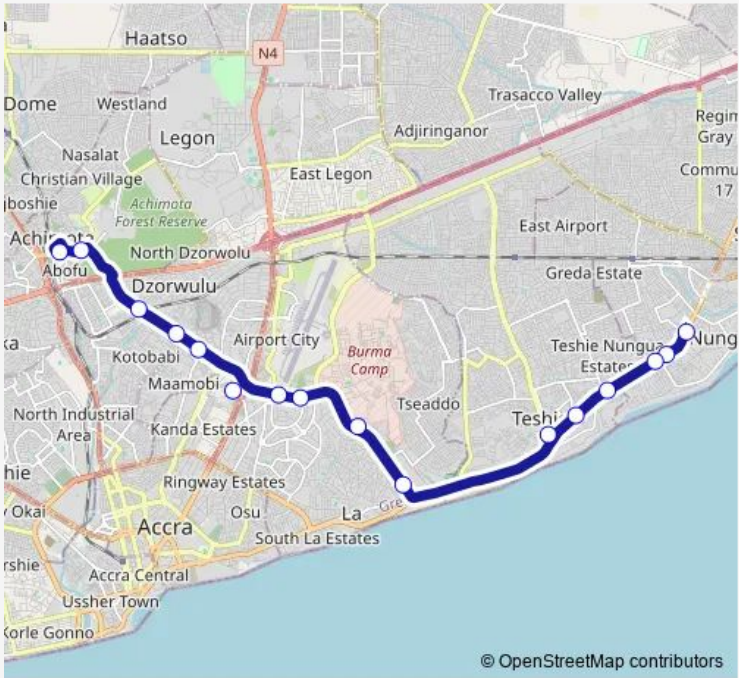

Bus 118b Nungua Station to Achimota Station

[Go to website](#)

Direction
Terminal Nungua Station — Terminal Achimota Station
16 stops
[Open route schedule](#)

- Terminal Nungua Station
- C5
- Cold Store 424
- First Junction 424
- Mobil 425
- Lascalea
- Palm Wine 118
- Soul Clinic
- Home Touch
- Survey Dept.
- 37 Hospital
- Accra Girls
- Pig Farm Junction
- Dzorwulu Junction
- Police Station 118
- Terminal Achimota Station

Route schedule
Terminal Nungua Station — Terminal Achimota Station

Monday	13:51
Tuesday	13:51
Wednesday	13:51
Thursday	13:51
Friday	13:51
Saturday	13:51
Sunday	13:51

Route info
Direction: Terminal Nungua Station
Stops: 16
Trip Duration: 0 hour 55 min

118b — Nungua Station to Achimota Station **BusMaps**

118b Bus time schedules and route maps are available in an offline PDF at busmaps.com. Use the busmaps.com website to see live bus times, train schedule or subway schedule, and step-by-step directions for all public transit in Accra