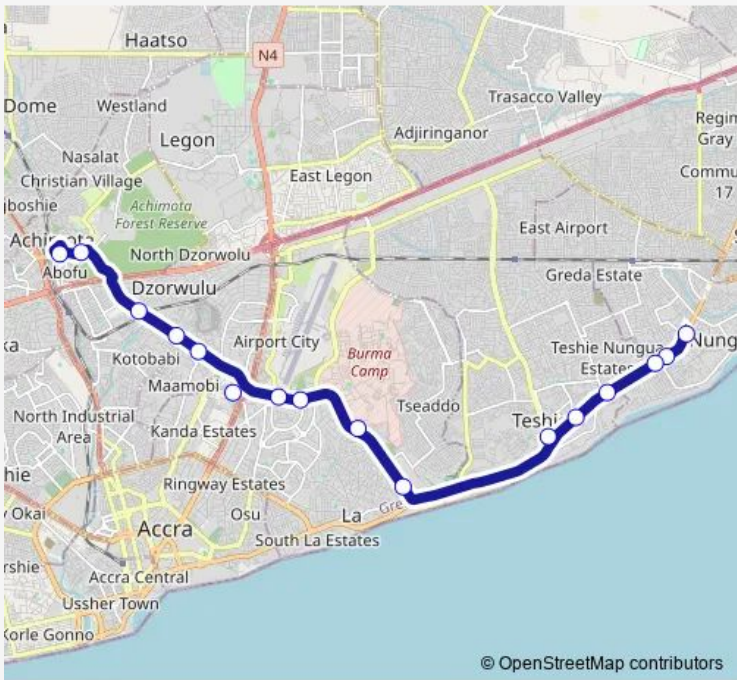

# Bus 118B Nungua Station to Achimota Station

[Go to website](#)

**Direction**  
Terminal Nungua Station — Terminal Achimota Station

16 stops

[Open route schedule](#)

- Terminal Nungua Station
- C5
- Cold Store 424
- First Junction 424
- Mobil 425
- Lascalea
- Palm Wine 118
- Soul Clinic
- Home Touch
- Survey Dept.
- 37 Hospital
- Accra Girls
- Pig Farm Junction
- Dzorwulu Junction
- Police Station 118
- Terminal Achimota Station

**Route schedule**  
Terminal Nungua Station — Terminal Achimota Station

Monday	13:51
Tuesday	13:51
Wednesday	13:51
Thursday	13:51
Friday	13:51
Saturday	13:51
Sunday	13:51

**Route info**

Direction: Terminal Nungua Station

Stops: 16

Trip Duration: 0 hour 55 min

■ 118B — Nungua Station to Achimota Station **BusMaps**

118B Bus time schedules and route maps are available in an offline PDF at [busmaps.com](https://busmaps.com). Use the [busmaps.com](https://busmaps.com) website to see live bus times, train schedule or subway schedule, and step-by-step directions for all public transit in Accra