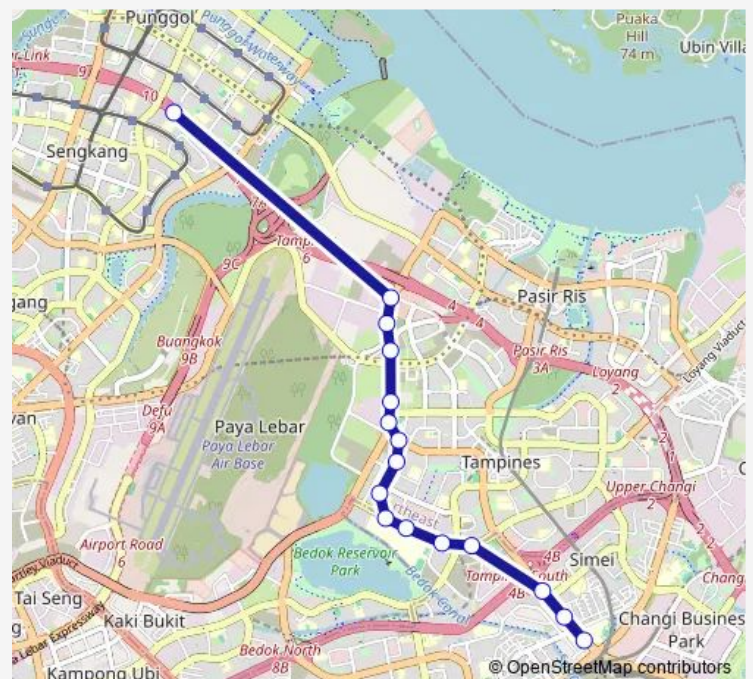

Monday 16:08

Tuesday 16:08

Wednesday 16:08

Thursday 16:08

Friday 16:08

Saturday —

Sunday —

Route info

Direction: Opp ITE Coll East Adm Blk

Stops: 16

Trip Duration: 0 hour 54 min

118B

118B Bus time schedules and route maps are available in an offline PDF at busmaps.com. Use the busmaps.com website to see live bus times, train schedule or subway schedule, and step-by-step directions for all public transit in Singapore