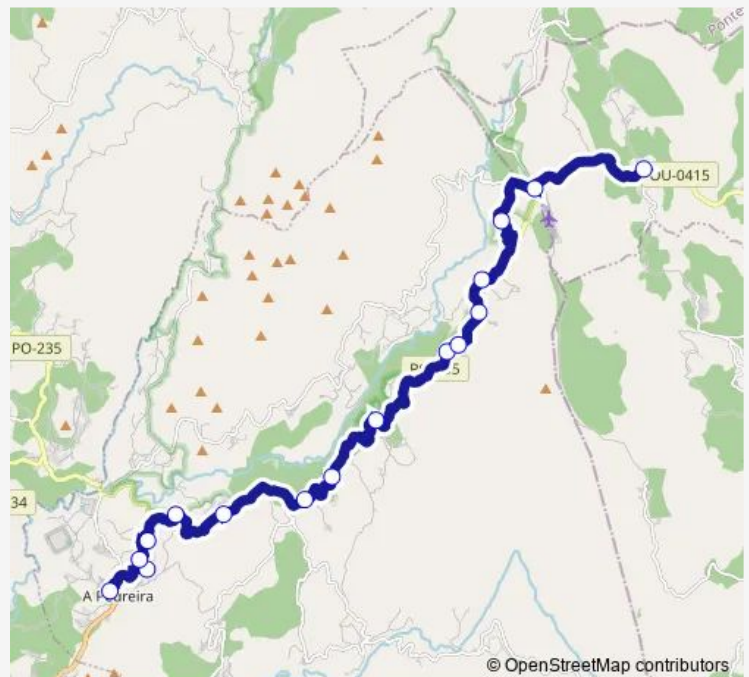

Monday 18:55

Tuesday 18:55

Wednesday 18:55

Thursday —

Friday 18:55

Saturday —

Sunday —

Route info

Direction: A Lama (centro médico)

Stops: 16

Trip Duration: 0 hour 45 min

■ XG835006 — Doade-A Lama (centro médico)

Direction

Doade — A Lama (centro médico)

16 stops

[Open route schedule](#)

Pumar-Seixido

A MOA-Antas

Antas 2 (Porteliña)

Antas 1 (Ramallal)

Cutiño

Santa Ana 2

Sta. ANA-A Lama

A Lama (centro médico)

Route schedule

Doade — A Lama (centro médico)

Monday	07:45
Tuesday	07:45
Wednesday	07:45
Thursday	—
Friday	07:45
Saturday	—
Sunday	—

Route info

Direction: Doade

Stops: 16

Trip Duration: 0 hour 45 min

XG835006 Bus time schedules and route maps are available in an offline PDF at busmaps.com. Use the busmaps.com website to see live bus times, train schedule or subway schedule, and step-by-step directions for all public transit in Avion