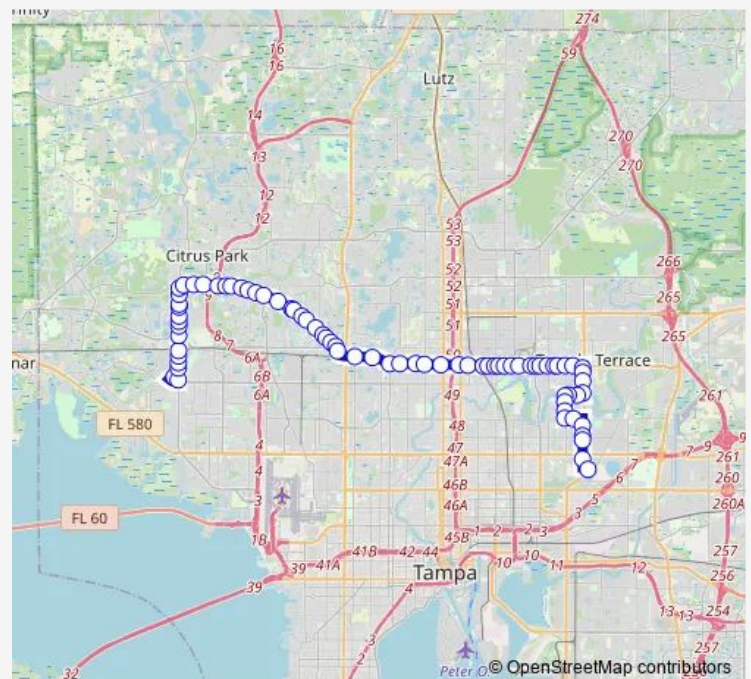

Busch Blvd @ 46th St

Busch Blvd @ 42nd St

Busch Blvd @ 40th St

Route schedule

Netpark Transfer Center — Northwest Transfer Center

Monday 04:50-22:20

Tuesday 04:50-22:20

Wednesday 04:50-22:20

Thursday 04:50-22:20

Friday 04:50-22:20

Saturday 05:45-22:15

Sunday 06:15-22:15

Route info

Direction: Netpark Transfer Center

Stops: 69

Trip Duration: 1 hour 5 min

39 — Busch Boulevard

Busch Blvd @ 30th St

Busch Blvd @ 26th St

Busch Blvd @ 2308

Busch Blvd @ 22nd St

Busch Blvd @ 19th St

Busch Blvd @ Elmer St

Busch Blvd @ 12th St

Route info

Direction: Northwest Transfer Center

Stops: 75

Trip Duration: 0 hour 55 min

Gunn Hwy @ Nixon St

Gunn Hwy @ Colonnade Exec Ctr

Gunn Hwy @Plantation/Sugarmill Dr W

Gunn Hwy @Plantation Sugarmill Dr E