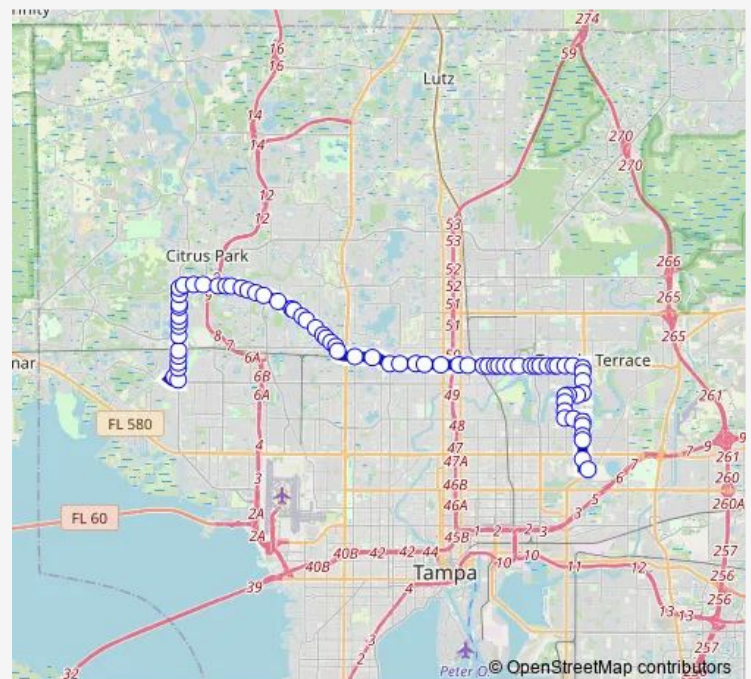

Busch Blvd @ 46th St

Busch Blvd @ 42nd St

Busch Blvd @ 40th St

Route schedule

Netpark Transfer Center — Northwest Transfer Center

Monday 04:50-22:20

Tuesday 04:50-22:20

Wednesday 04:50-22:20

Thursday 04:50-22:20

Friday 04:50-22:20

Saturday 05:45-22:15

Sunday 06:15-22:15

Route info

Direction: Netpark Transfer Center

Stops: 69

Trip Duration: 1 hour 5 min

39 — Busch Boulevard

Busch Blvd @ 30th St

Busch Blvd @ 26th St

Busch Blvd @ 2308

Busch Blvd @ 22nd St

Busch Blvd @ 19th St

Busch Blvd @ Elmer St

Busch Blvd @ 12th St

Route info

Direction: Northwest Transfer Center

Stops: 75

Trip Duration: 0 hour 53 min

Gunn Hwy @ Nixon St

Gunn Hwy @ Colonnade Exec Ctr

Gunn Hwy @Plantation/Sugarmill Dr W

Gunn Hwy @Plantation Sugarmill Dr E