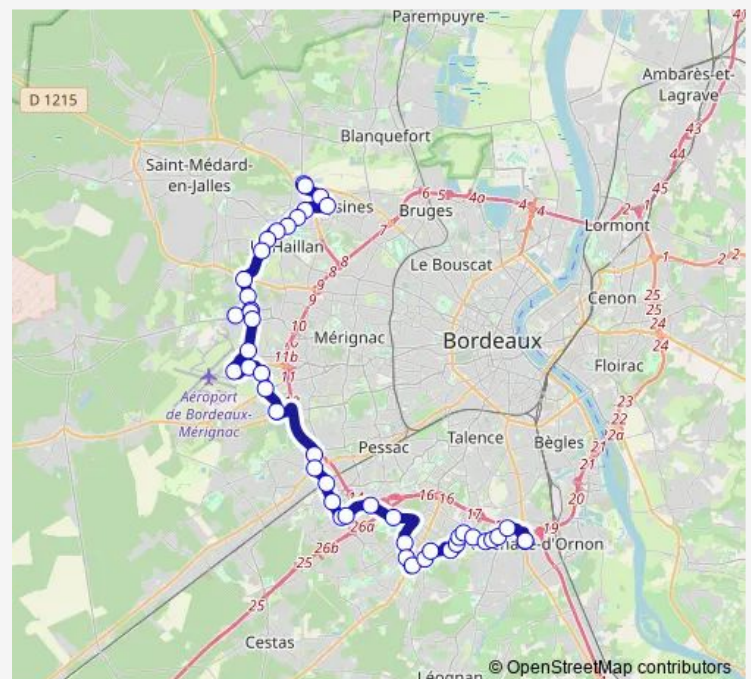

Saturday 04:59-23:30

Sunday 04:59-23:41

Route info

Direction: Cantinolle

Stops: 46

Trip Duration: 1 hour 8 min

Clinique du Sport

Le Trinquet

France Alouette

Gare de Pessac Alouette

Hopital Haut Leveque

Coeur Bersol

Langevin

Bois Bersol

Solarium

L'Ermitage