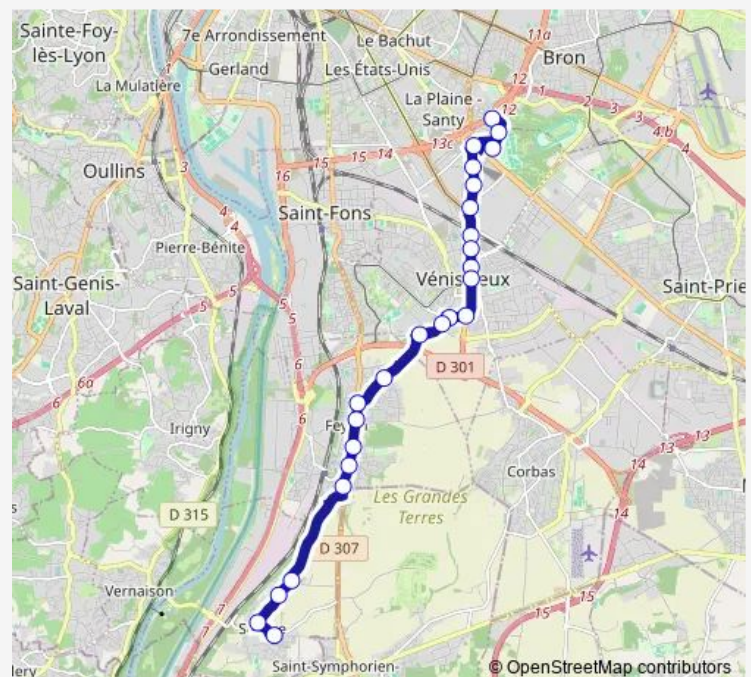

### Route schedule

Solaize Mairie — Parc de Parilly

Monday 06:00-21:28

Tuesday 06:00-21:28

Wednesday 06:00-21:28

Thursday 06:00-21:28

Friday 06:00-21:28

Saturday 06:00-21:28

### Route info

Direction: Solaize Mairie

Stops: 24

Trip Duration: 0 hour 32 min

39 — Parc de Parilly -> Solaize Mairie

Clos Verger

Anatole France

Parc de Parilly