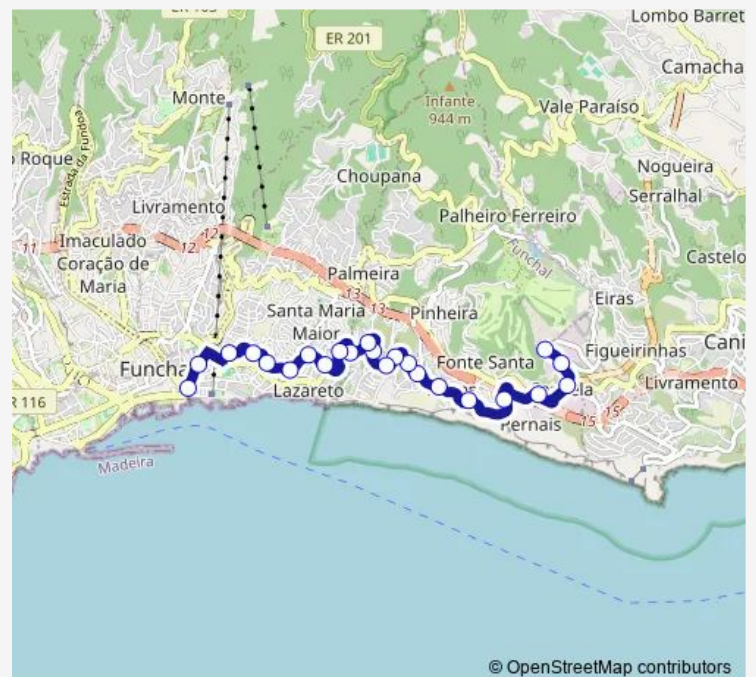

Miradouro Vila Guida D (162)

Americana D (160)

CZ Rua Nova Alegria D (158)

Route schedule

ZN Industrial T-38 e 39 (923) — Praça Autonomia D (156a)

Monday 07:30-23:55

Tuesday 07:30-23:55

Wednesday 07:30-23:55

Thursday 07:30-23:55

Friday 07:30-23:55

Saturday 08:10-21:50

Sunday 09:30-21:50

Route info

Direction: ZN Industrial T-38 e 39 (923)

Stops: 23

Trip Duration: 0 hour 23 min

© OpenStreetMap contributors

39 — Centro - ZN Industrial

BusMaps

Antes C C Anadia D (156)

Praça Autonomia D (156a)

Direction

ZN Industrial T-38 e 39 (923) — Praça Autonomia D (156a)

24 stops