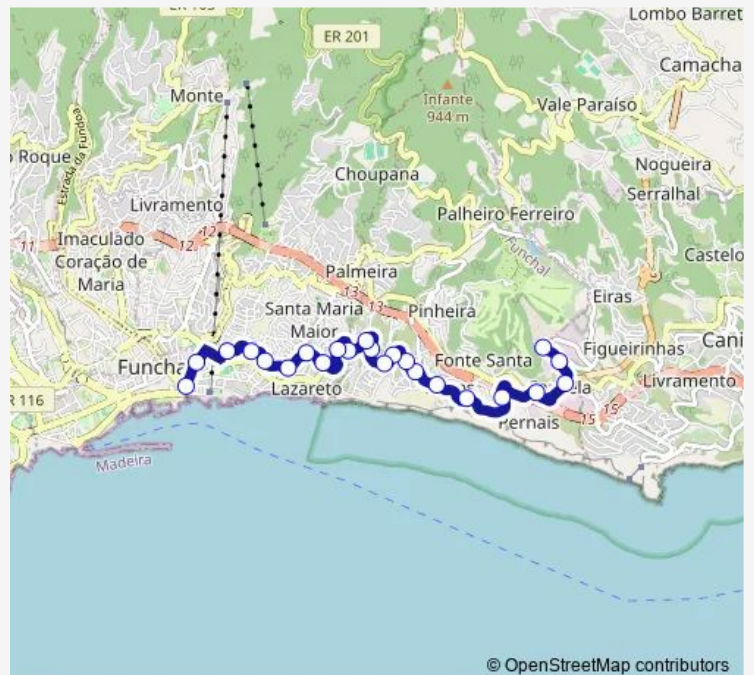

Miradouro Vila Guida D (162)

Americana D (160)

CZ Rua Nova Alegria D (158)

Route schedule

ZN Industrial T-38 e 39 (923) — Praça Autonomia D (156a)

Monday 07:30-23:55

Tuesday 07:30-23:55

Wednesday 07:30-23:55

Thursday 07:30-23:55

Friday 07:30-23:55

Saturday 08:10-21:50

Sunday 09:30-21:50

Route info

Direction: ZN Industrial T-38 e 39 (923)

Stops: 23

Trip Duration: 0 hour 23 min

© OpenStreetMap contributors

39 — Centro - ZN Industrial

Antes C C Anadia D (156)

Praça Autonomia D (156a)

Direction

ZN Industrial T-38 e 39 (923) — Praça Autonomia D (156a)

24 stops

[Open route schedule](#)