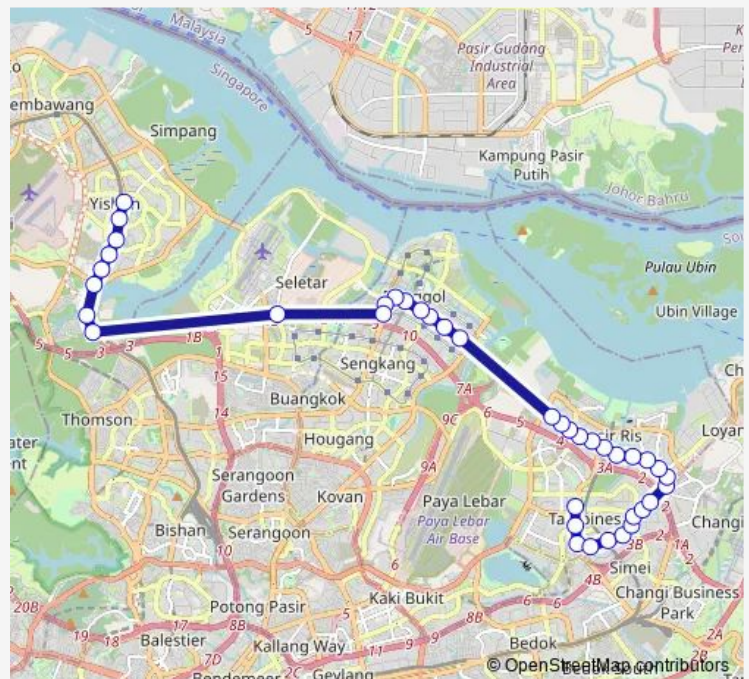

Thursday 06:00

Friday 06:00

Saturday 06:00

Sunday 06:00

Route info

Direction: Yishun Int

Stops: 40

Trip Duration: 1 hour 46 min