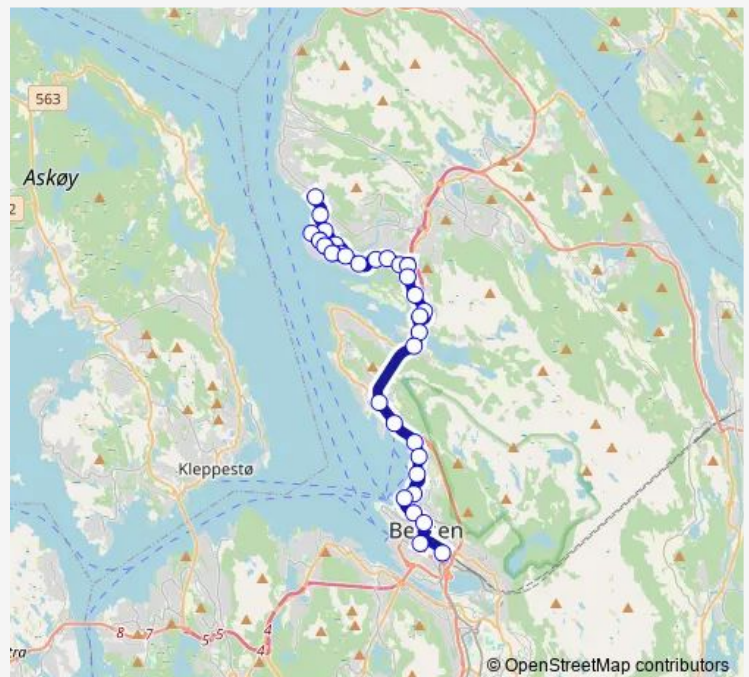

Øvre Ervik nord

### Route schedule

Viddalen — Bergen busstasjon

Monday 06:30-16:00

Tuesday 06:30-16:00

Wednesday 06:30-16:00

Thursday 06:30-16:00

Friday 06:30-16:00

Saturday 08:00-11:10

### Route info

Direction: Viddalen

Stops: 35

Trip Duration: 0 hour 37 min

Øvre Ervik sør

Selvikveien

Eidsvåg E39

Handelshøyskolen