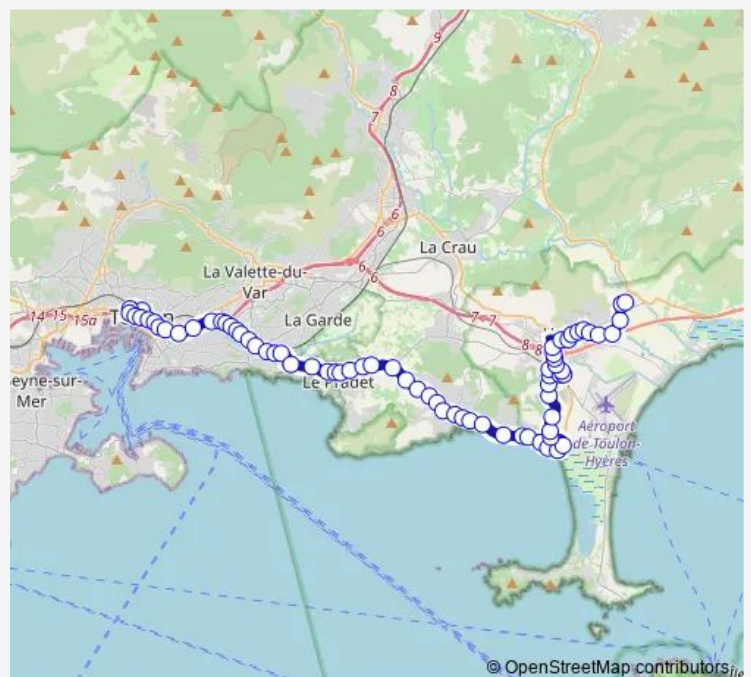

Friday 17:10-18:10

Saturday —

Sunday —

Route info

Direction: Lycée Costebelle

Stops: 20

Trip Duration: 0 hour 23 min

39 — Lycée Golf Hôtel-Gare(Toulon)

Direction

Collège J.Curie (Carqueiranne) — Oursinières

19 stops

[Open route schedule](#)

Collège J.Curie (Carqueiranne)

Canebas

Paradis (Carqueiranne)

Beau Vézé