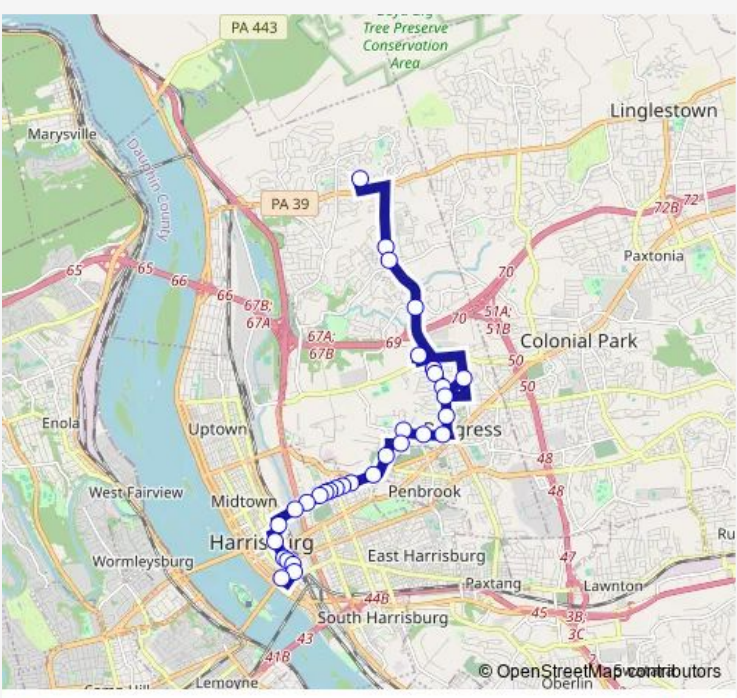

Bus 39 Herr Street / Blue Mt. Commons

[Go to website](#)

Direction
 Market Square Transfer Center — Blue Mountain Commons @ Giant
 30 stops
[Open route schedule](#)

- Market Square Transfer Center
- Harrisburg Transportation Center (Market
- Commonwealth Ave & North St (Finance Bui
- N 7th St opp. Boas St
- Herr St & N Cameron St
- Herr St & Dr Claude E Nichols St (opp. 1
- Herr St opp. N 14th St
- Herr St & N 15th St
- Herr St & N 16th St
- Herr St & N 17th St
- Herr St & N 18th St
- Herr St & N 19th St
- Herr St & Arsenal Blvd
- Herr St & N 21st St
- Edgemont Rd & Herr St
- Edgemont Rd & Wayne Ave
- Edgemont Rd & Columbia Ave
- Edgemont Rd & Brown St
- N 25th St opp. Highland Ave
- Locust Ln & N 25th St
- Locust Ln & N 28th St

Route schedule
 Market Square Transfer Center — Blue Mountain Commons @ Giant

Monday	06:30-17:00
Tuesday	06:30-17:00
Wednesday	06:30-17:00
Thursday	06:30-17:00
Friday	06:30-17:00
Saturday	09:00-17:00
Sunday	—

Route info
 Direction: Market Square Transfer Center
 Stops: 30
 Trip Duration: 0 hour 48 min

39 — Herr Street / Blue Mt. Commons **BusMaps**

Locust Ln & N Progress Ave

N Progress Ave & N 34th St

N Progress Ave @ The Pines Apartments (o

Friday 05:45-17:45

Saturday 09:45-17:45

Sunday —

Route info

Direction: Blue Mountain Commons @ Giant

Stops: 32

Trip Duration: 0 hour 34 min

Herr St & N Cameron St