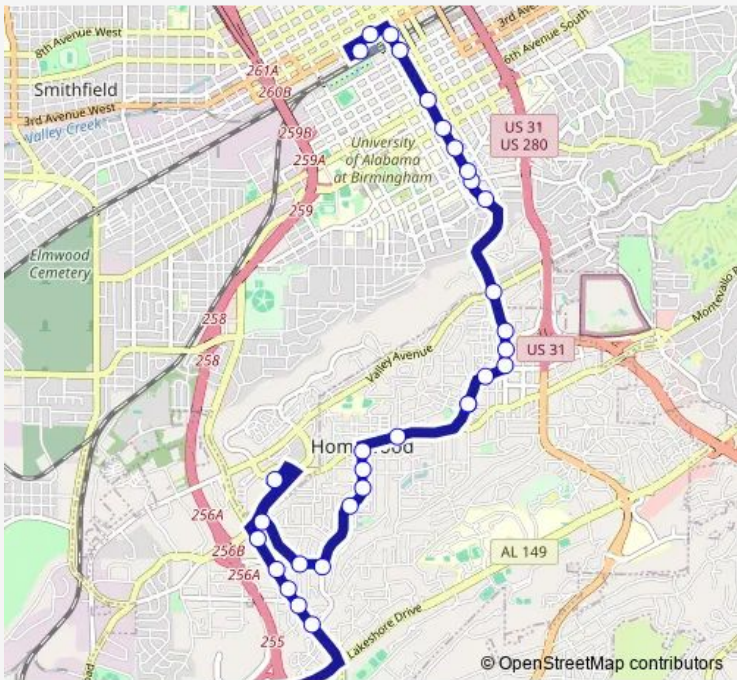

Bus 39 Homewood

[Go to website](#)

Direction
 Wildwood Walmart — Central Station
 32 stops
[Open route schedule](#)

- Wildwood Walmart
- Greensprings Hwy & Broadway Ave
- Greensprings Hwy & Columbiana Rd
- Greensprings Hwy & Kangaroo
- Greensprings Hwy & Carr Ave
- Greensprings Hwy & Oxmoor Rd
- Palisades Shopping Center
- Columbiana Rd & Oxmoor Rd
- Columbiana Rd & Carr Ave
- Carr Ave & Broadway Ave
- Broadway Ave & Forest Dr
- Broadway Ave & Shades Dr
- Broadway Ave & Roseland Dr
- Broadway Ave & Oxmoor Rd
- Oxmoor Rd & West Hawthorne Rd
- Central Ave & Oxmoor Rd
- Central Ave & 29th Court
- 28th Ave & Crescent Ave
- 18th St S & 28th Ave Homewood
- 18th St S & 27th Ave
- 18th St S & Rosedale Dr

Route schedule
 Wildwood Walmart — Central Station

Monday	05:05-18:35
Tuesday	05:05-18:35
Wednesday	05:05-18:35
Thursday	05:05-18:35
Friday	05:05-18:35
Saturday	—
Sunday	—

Route info
 Direction: Wildwood Walmart
 Stops: 32
 Trip Duration: 0 hour 38 min

■ 39 — Homewood **BusMaps**

18th St S & 21st Ave S

20th St S & 14th Ave

20th St S & Highland Ave

20th St S & 11th Ave S

20th St S & 10th Ave S

20th St S & University Blvd

20th St S & 6th Ave S

20th St S & Powell Ave

20th St S & Morris Ave

1st Ave & 19th St N

Central Station

Direction

Central Station — Wildwood Walmart

56 stops

[Open route schedule](#)