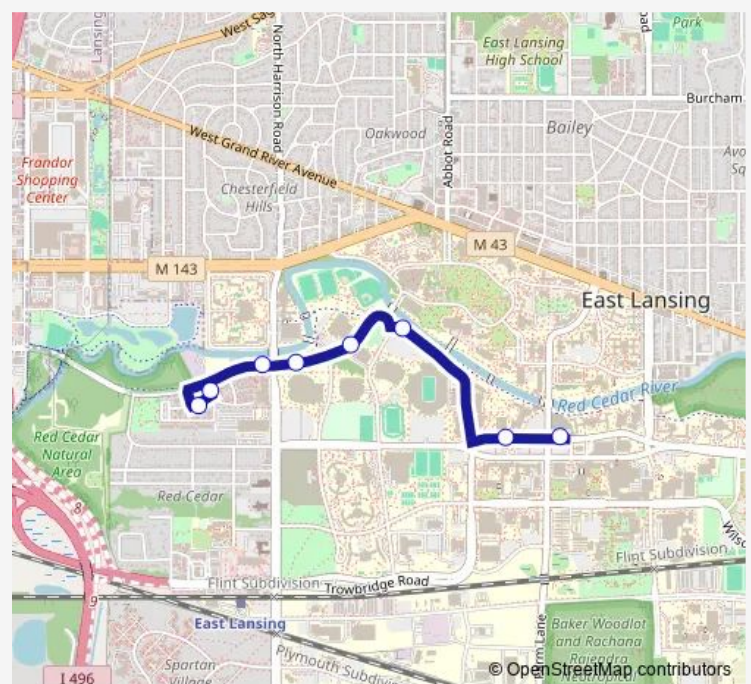

Bus 39 University Village

[Go to website](#)

Direction

WBD Shaw before Farm Lane — SBD University Villiage East

8 stops

[Open route schedule](#)

WBD Shaw before Farm Lane

WBD Shaw before Red Cedar Rd

WBD Red Cedar before Chestnut Rd

WBD Kalamazoo at Dem Hall Dr

WBD Kalamazoo before Harrison

WBD Kalamazoo past Harrison

University Village

SBD University Villiage East

Route schedule

WBD Shaw before Farm Lane — SBD University Villiage East

Monday	07:10-01:50 ⁺¹
Tuesday	07:10-01:50 ⁺¹
Wednesday	07:10-01:50 ⁺¹
Thursday	07:10-01:50 ⁺¹
Friday	07:10-01:50 ⁺¹
Saturday	—
Sunday	—

Route info

Direction: WBD Shaw before Farm Lane

Stops: 8

Trip Duration: 0 hour 8 min

Direction

NBD University Village East — WBD Shaw before Farm Lane

8 stops

[Open route schedule](#)

NBD University Village East

EBD Kalamazoo past Harrison

EBD Kalamazoo past Dem Hall Dr

EBD Red Cedar past Chestnut