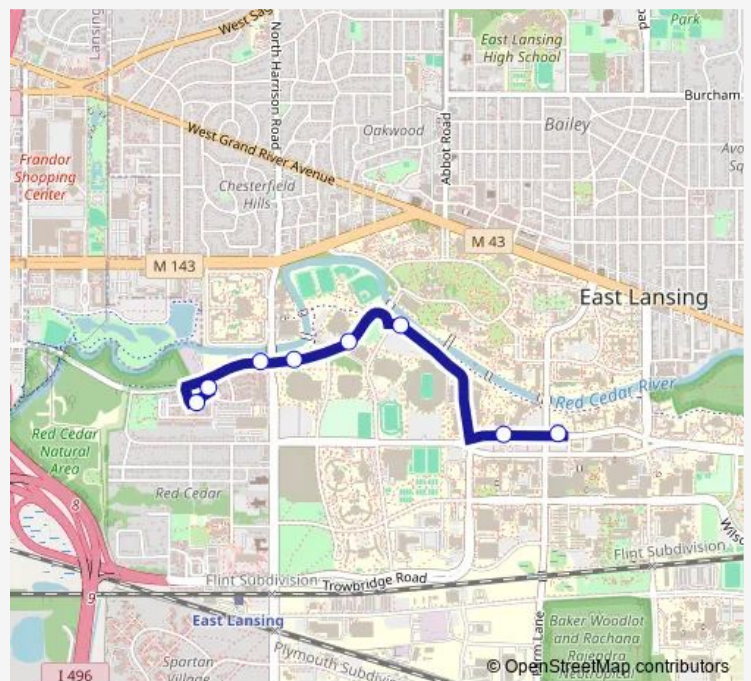

EBD Kalamazoo past Dem Hall Dr

EBD Red Cedar past Chestnut

SBD Red Cedar at Wells Hall

EBD S Shaw before Farm

EBD S Shaw at Chemistry

WBD Shaw before Farm Lane

Route schedule

NBD University Village East — WBD Shaw before Farm Lane

Monday 06:58-01:38⁺¹

Tuesday 07:18-00:38⁺¹

Wednesday 13:58-01:38⁺¹

Thursday 07:58-01:38⁺¹

Friday 07:38-00:38⁺¹

Saturday —

Sunday —

Route info

Direction: NBD University Village East

Stops: 8

Trip Duration: 0 hour 8 min

Direction

WBD Shaw before Farm Lane — SBD University Villiage East

9 stops

[Open route schedule](#)

WBD Shaw before Farm Lane

Route schedule

WBD Shaw before Farm Lane — SBD University Villiage East

Monday 07:10-01:50⁺¹Tuesday 07:10-01:50⁺¹

Wednesday 07:30-23:10

Thursday 07:10-00:50⁺¹Friday 07:10-01:50⁺¹

Saturday —

Sunday —

Route info