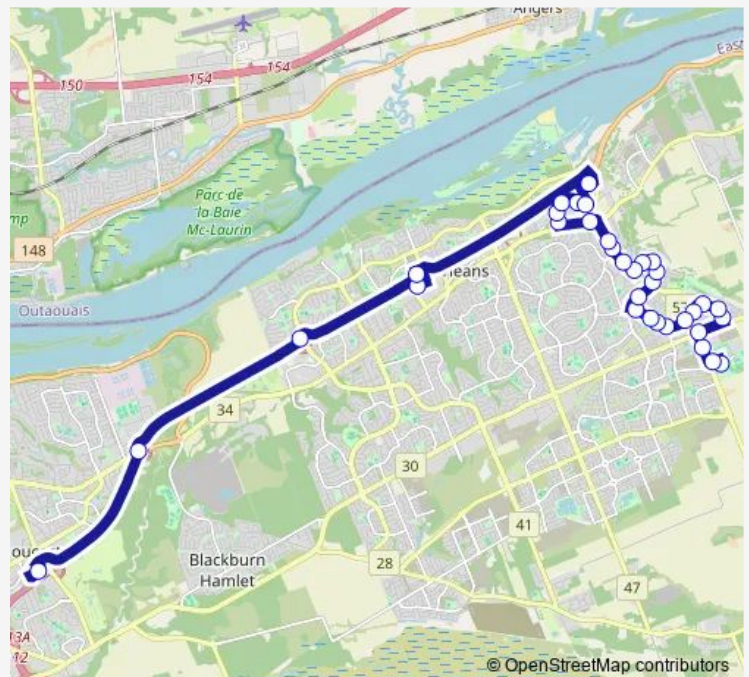

Trim / Watters

Route schedule

Millennium — Blair Station

Monday	05:09-00:23 <sup>+1</sup>
Tuesday	05:09-00:23 <sup>+1</sup>
Wednesday	05:09-00:23 <sup>+1</sup>
Thursday	05:09-00:23 <sup>+1</sup>
Friday	05:09-00:23 <sup>+1</sup>
Saturday	05:58-01:21 <sup>+1</sup>
Sunday	07:52-22:26

Route info

Direction: Millennium

Stops: 34

Trip Duration: 0 hour 33 min

39 — Parliament/Parlement - Blair/La Cité

Trim / Antigonish

ST Joseph / Trim

Taylor Creek / Lacolle

Taylor Creek / Lacolle

Taylor Creek / Vimont

Taylor Creek / Lacolle

Taylor Creek / Trim

Trim

Orleans

Orléans Park & Ride

Jeanne D'Arc

## Direction

DEN Haag / LA Cité — Millennium

39 stops

[Open route schedule](#)

DEN Haag / LA Cité

DEN Haag / Bathgate

Bathgate / DEN Haag

Bathgate / Plumber