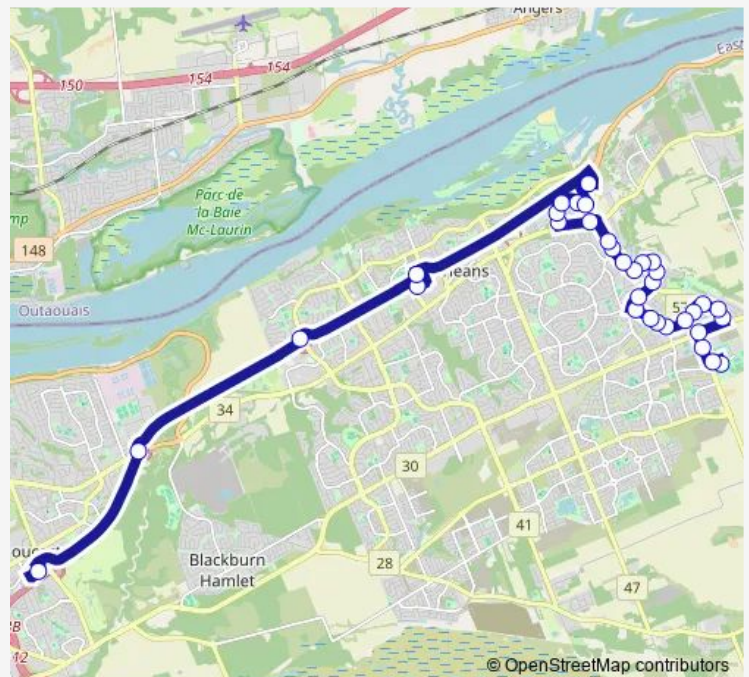

Trim / Watters

Route schedule

Millennium — Blair Station

Monday	05:09-00:23 ⁺¹
Tuesday	05:09-00:23 ⁺¹
Wednesday	05:09-00:23 ⁺¹
Thursday	05:09-00:23 ⁺¹
Friday	05:09-00:23 ⁺¹
Saturday	05:58-01:21 ⁺¹
Sunday	07:52-22:26

Route info

Direction: Millennium

Stops: 34

Trip Duration: 0 hour 37 min

Trim / Antigonish

ST Joseph / Trim

Taylor Creek / Lacolle

Taylor Creek / Lacolle

Taylor Creek / Vimont

Taylor Creek / Lacolle

Taylor Creek / Trim

Trim

Orleans

Orléans Park & Ride

Jeanne D'Arc

R.R. 174 / Montréal (B)

Blair Station

Direction

DEN Haag / LA Cité — Millennium

39 stops

[Open route schedule](#)

DEN Haag / LA Cité

DEN Haag / Bathgate

Bathgate / DEN Haag