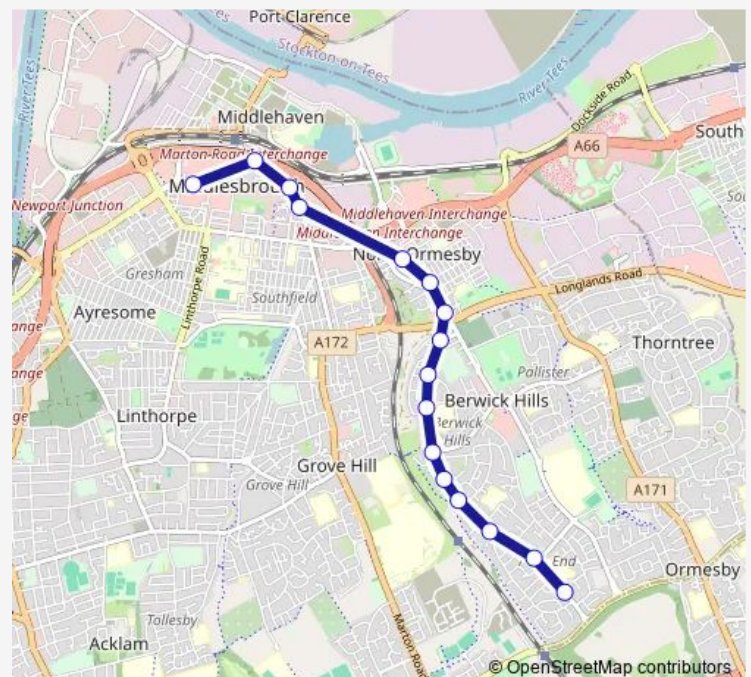

Route schedule

Bus Station Stand 2 — Penistone Road

Monday 05:50-23:19

Tuesday 05:50-23:19

Wednesday 05:50-23:19

Thursday 05:50-23:19

Friday 05:50-23:19

Saturday 06:02-23:19

Sunday 09:28-23:19

Route info

Direction: Bus Station Stand 2

Stops: 18

Trip Duration: 0 hour 13 min

Direction

Runnymede Green — Bus Station Stand 11

16 stops

Saturday 05:15-23:03

Sunday 08:46-23:03

Route info

Direction: Runnymede Green

Stops: 16

Trip Duration: 0 hour 13 min

39 Bus time schedules and route maps are available in an offline PDF at busmaps.com. Use the busmaps.com website to see live bus times, train schedule or subway schedule, and step-by-step directions for all public transit in Middlesbrough