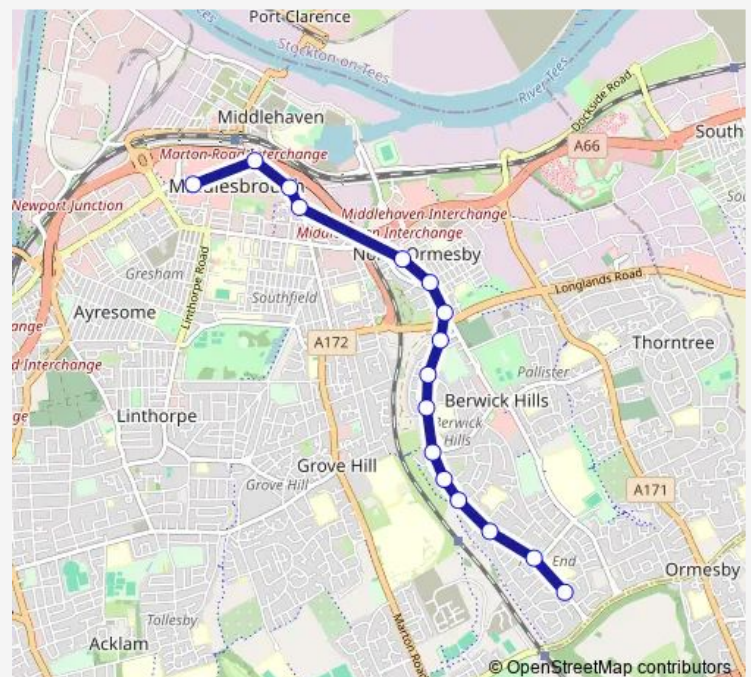

Route schedule

Bus Station Stand 2 — Penistone Road

Monday 05:50-23:19

Tuesday 05:50-23:19

Wednesday 05:50-23:19

Thursday 05:50-23:19

Friday 05:50-23:19

Saturday 06:02-23:19

Sunday 09:28-23:19

Route info

Direction: Bus Station Stand 2

Stops: 18

Trip Duration: 0 hour 18 min

39 — Park End - Middlesbrough Bus Station

Direction

Runnymede Green — Bus Station Stand 11

Friday 05:12-23:03

Saturday 05:15-23:03

Sunday 08:46-23:03

Route info

Direction: Runnymede Green

Stops: 16

Trip Duration: 0 hour 13 min

39 Bus time schedules and route maps are available in an offline PDF at busmaps.com. Use the busmaps.com website to see live bus times, train schedule or subway schedule, and step-by-step directions for all public transit in Middlesbrough