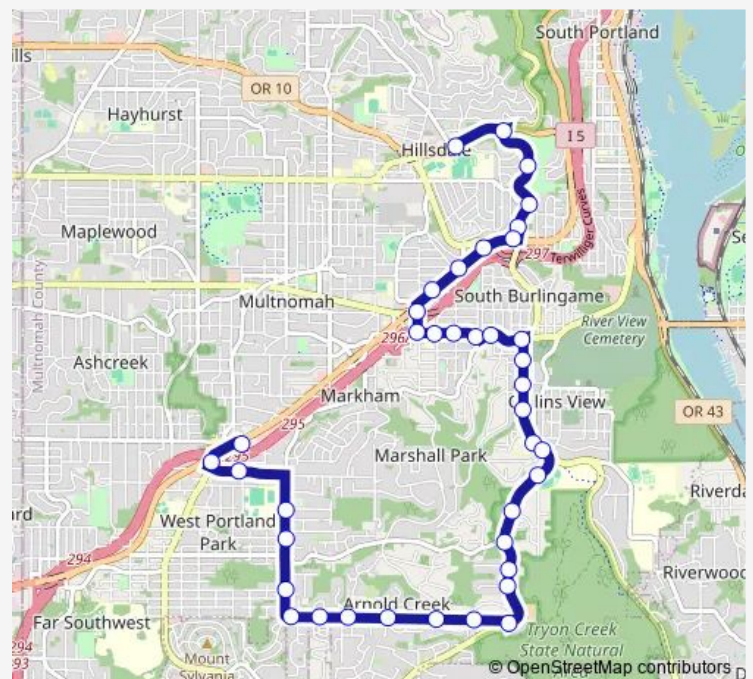

### Route schedule

Barbur Transit Center — SW Capitol & Sunset

Monday 06:38-17:33

Tuesday 06:38-17:33

Wednesday 06:38-17:33

Thursday 06:38-17:33

Friday 06:38-17:33

Saturday —

### Route info

Direction: Barbur Transit Center

Stops: 38

Trip Duration: 0 hour 35 min

39 — Arnold Creek/Hillsdale

SW Terwilliger & 6th

SW Terwilliger & Alice

SW Terwilliger & Primrose

## Route schedule

SW Capitol &amp; Sunset — Barbur Transit Center

Monday 07:03-18:02

Tuesday 07:03-18:02

Wednesday 07:03-18:02

Thursday 07:03-18:02

Friday 07:03-18:02

Saturday —