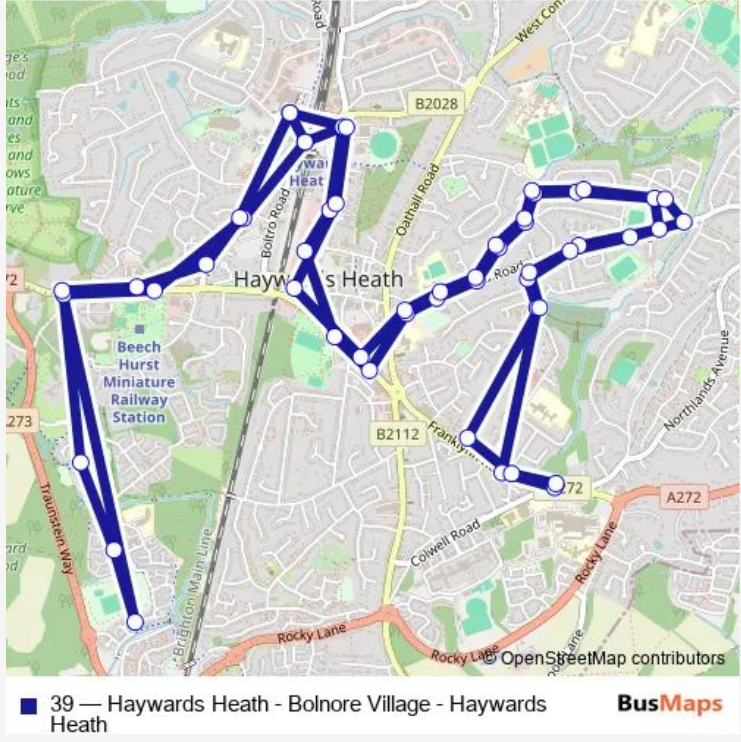

Bus 39 Haywards Heath - Bolnore Village - Haywards Heath

[Go to website](#)

Direction
 Princess Royal Hospital — Princess Royal Hospital
 53 stops
[Open route schedule](#)

- Princess Royal Hospital
- Dellney Avenue
- Cemetery
- New England Road
- Boston Court
- Recreation Ground
- Hanbury Lane
- Penn Crescent
- Little Bentswood Close
- Bentswood Crossroads
- Bentswood Road
- High Trees
- Warden Park Primary Academy
- Fairbanks
- South Road
- Victoria Recreation Ground
- The Broadway
- Jireh Court
- Perrymount Road
- Market Square
- Sainsbury's

Route schedule
 Princess Royal Hospital — Princess Royal Hospital

Monday	09:30-18:00
Tuesday	09:30-18:00
Wednesday	09:30-18:00
Thursday	09:30-18:00
Friday	09:30-18:00
Saturday	08:10-18:00
Sunday	—

Route info
 Direction: Princess Royal Hospital
 Stops: 53
 Trip Duration: 0 hour 55 min

The Priory

Dellney Avenue

Princess Royal Hospital

Direction

Princess Royal Hospital — Princess Royal Hospital

48 stops

[Open route schedule](#)

Princess Royal Hospital

Sunday —

Route info

Direction: Princess Royal Hospital

Stops: 48

Trip Duration: 0 hour 55 min

Paddockhall Road

Wychperry Road

Sainsbury's