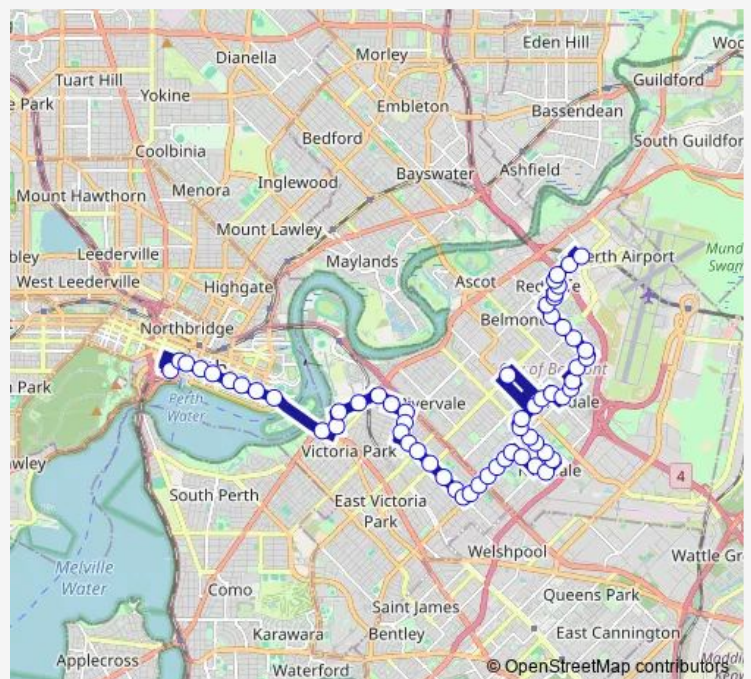

Direction

Elizabeth Quay Bus Stn Stand D4 — Redcliffe Stn Stand 2

60 stops

[Open route schedule](#)

- Elizabeth Quay Bus Stn Stand D4
- St Georges Tce Before William St
- St Georges Tce After William St
- St Georges Tce Before Pier St
- St Georges Tce After Irwin St
- Adelaide Tce Before Hill St
- Adelaide Tce Before Bennett St
- Adelaide Tce Before Plain St
- Adelaide Tce Westend Causeway
- Causeway Bus Stn Stand 2
- Craig St After Burswood Rd
- Great Eastern Hwy After Resort Dr
- Great Eastern Hwy Before Burswood Rd
- Cornwall St After Great Eastern Hwy
- Gallipoli St Before Streatley Rd
- Streatley Rd Before Goddard St
- Goddard St Before Cookham Rd
- Goddard St Before Egham Rd
- Howick St After Lathlain Pl
- Star St After Roberts Rd
- Star St Before Archer St

Route schedule

Elizabeth Quay Bus Stn Stand D4 — Redcliffe Stn Stand 2

| | |
|-----------|-------------|
| Monday | 05:39-23:43 |
| Tuesday | 05:39-23:43 |
| Wednesday | 05:39-23:43 |
| Thursday | 05:39-23:43 |
| Friday | 05:39-23:43 |
| Saturday | 06:35-23:45 |
| Sunday | 07:47-22:46 |

Route info

Direction: Elizabeth Quay Bus Stn Stand D4

Stops: 60

Trip Duration: 1 hour 4 min

Star St Before Asteroid Wy

Star St Before Mercury St

Star St Before Oats St

Oats St After Grantham Pl