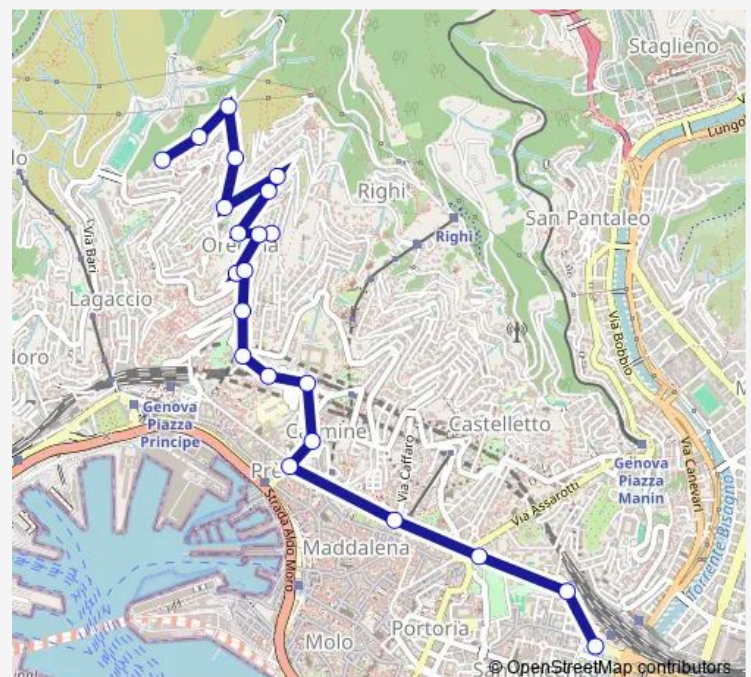

### Route schedule

Vesuvio/Capolinea Superiore — Brignole FS/Capolinea

Monday 04:55-20:58

Tuesday 04:55-20:58

Wednesday 04:55-20:58

Thursday 04:55-20:58

Friday 04:55-20:58

Saturday 04:55-21:01

### Route info

Direction: Vesuvio/Capolinea Superiore

Stops: 22

Trip Duration: 0 hour 26 min

39 — Brignole - De Ferrari - P.za Nunziata -Via Vesuvio

**Direction**

undefined — undefined

0 stops