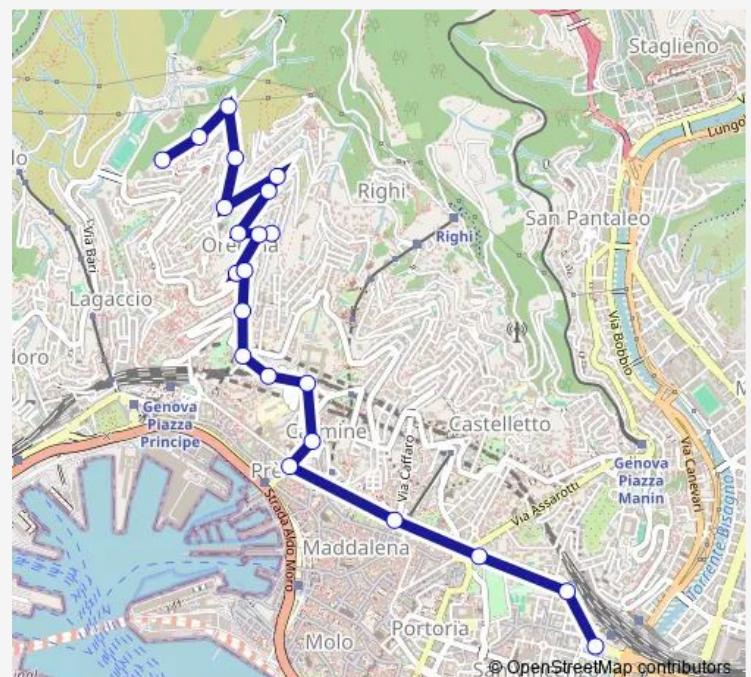

Portello/Interiano

Giacomo E Filippo/Corvetto

DE Amicis/Piazza Brignole

Route schedule

Vesuvio/Capolinea Superiore — Brignole FS/Capolinea

Monday 04:55-20:58

Tuesday 04:55-20:58

Wednesday 04:55-20:58

Thursday 04:55-20:58

Friday 04:55-20:58

Saturday 04:55-21:01

Sunday 05:57-21:11

Route info

Direction: Vesuvio/Capolinea Superiore

Stops: 22

Trip Duration: 0 hour 25 min

■ 39 — Brignole - De Ferrari - P.za Nunziata -Via Vesuvio

Direction

undefined — undefined

0 stops

[Open route schedule](#)

Route schedule

undefined — undefined

Monday	04:17-17:00
Tuesday	04:17-17:00
Wednesday	04:17-17:00
Thursday	04:17-17:00
Friday	04:17-17:00
Saturday	05:49-06:28
Sunday	05:14-20:38

Route info

Direction:

Stops: 0

Trip Duration: — min

Direction

Brignole FS/Capolinea — Piacenza 5/Ponte Veronelli

15 stops

[Open route schedule](#)