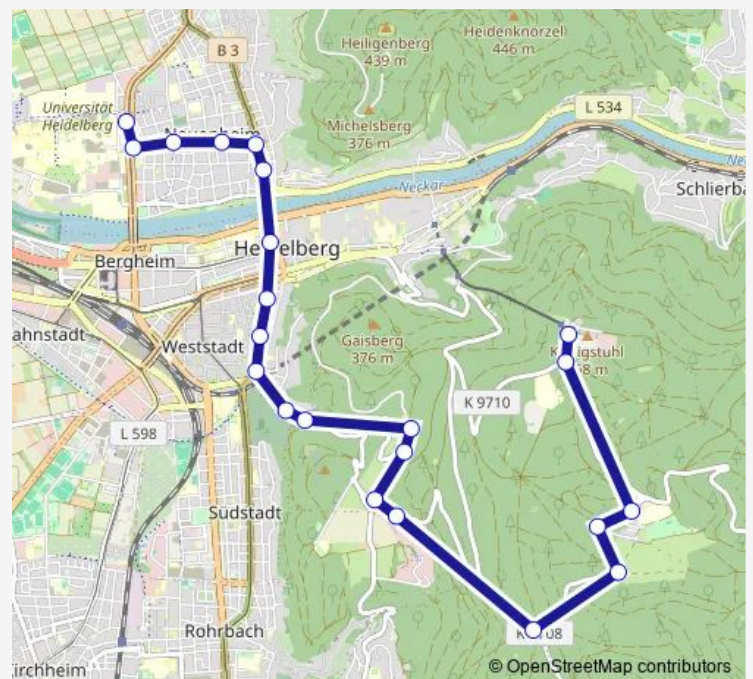

Lutherstraße

Brückenstraße

Bismarckplatz

Hans-Böckler-Straße

Kaiserstraße

Alois-Link-Platz

Steigerweg

Rohrbacher Grenzweg

### Route schedule

Technologiepark — Königstuhl

Monday

—

Tuesday

—

Wednesday

—

Thursday

—

Friday

—

Saturday

06:45

Sunday

—

### Route info

Direction: Technologiepark

Stops: 22

Trip Duration: 0 hour 43 min

39 Bus time schedules and route maps are available in an offline PDF at [busmaps.com](https://busmaps.com). Use the [busmaps.com](https://busmaps.com) website to see live bus times, train schedule or subway schedule, and step-by-step directions for all public transit in Heidelberg