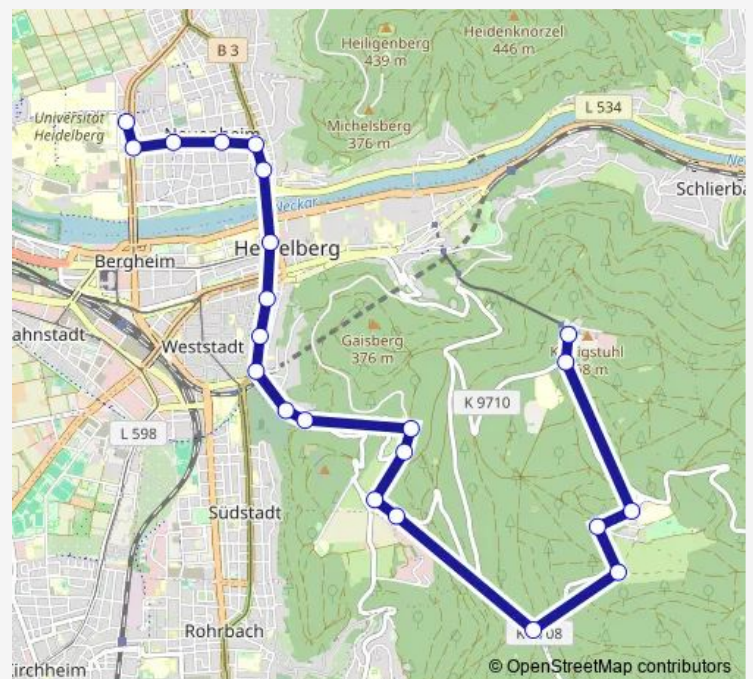

Lutherstraße

Brückenstraße

Bismarckplatz

Hans-Böckler-Straße

Kaiserstraße

Alois-Link-Platz

Steigerweg

Rohrbacher Grenzweg

### Route schedule

Technologiepark — Königstuhl

Monday

—

Tuesday

—

Wednesday

—

Thursday

—

Friday

—

Saturday

06:45

Sunday

—

### Route info

Direction: Technologiepark

Stops: 22

Trip Duration: 0 hour 43 min

39 Bus time schedules and route maps are available in an offline PDF at [busmaps.com](https://busmaps.com). Use the [busmaps.com](https://busmaps.com) website to see live bus times, train schedule or subway schedule, and step-by-step directions for all public transit in Heidelberg