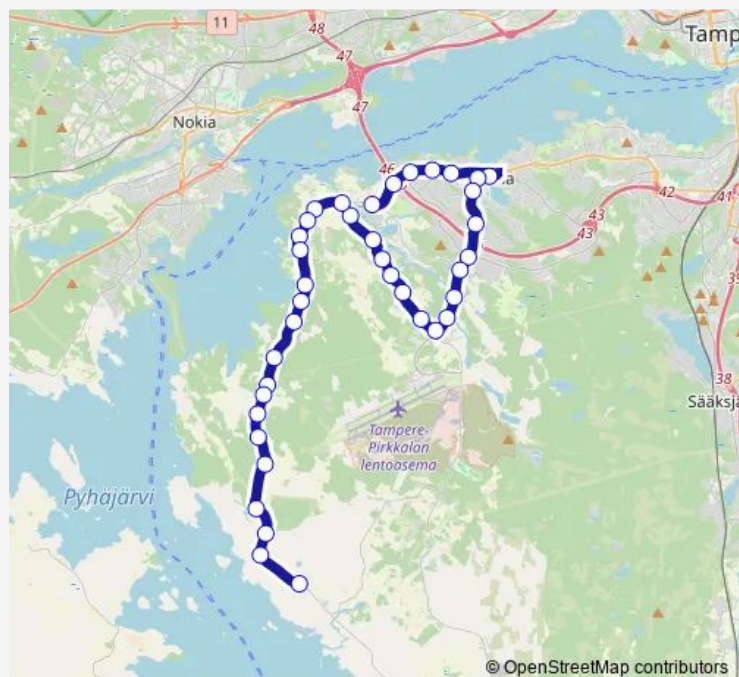

Thursday 07:25-09:25

Friday 07:25-09:25

Saturday —

Sunday —

Route info

Direction: Höökinmäki

Stops: 40

Trip Duration: 0 hour 30 min