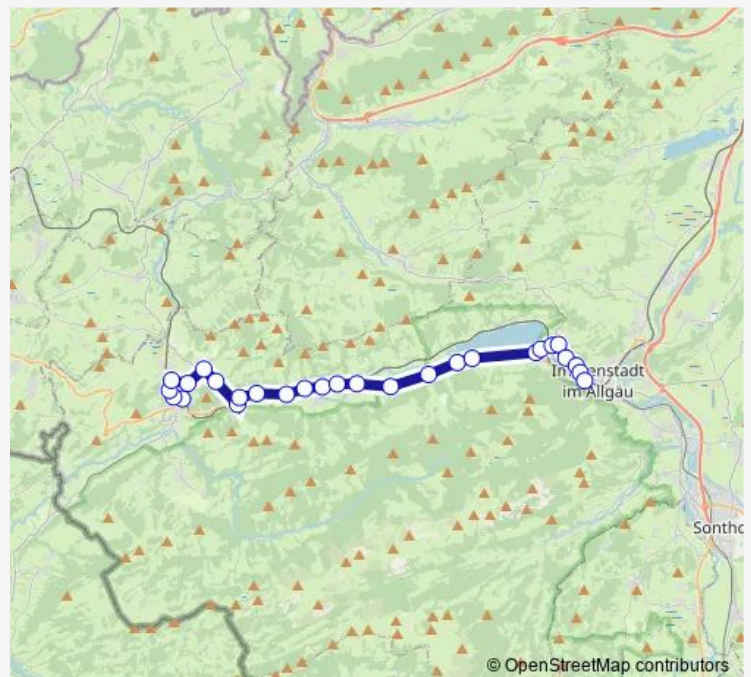

Route schedule

Immenstadt — Kalzhofen

Monday 06:41

Tuesday 06:41

Wednesday 06:41

Thursday 06:41

Friday 06:41

Saturday —

Sunday —

Route info

Direction: Immenstadt

Stops: 10

Trip Duration: 0 hour 18 min

Direction

Immenstadt, Königsegg Schule — Ratholz, Schranke

9 stops