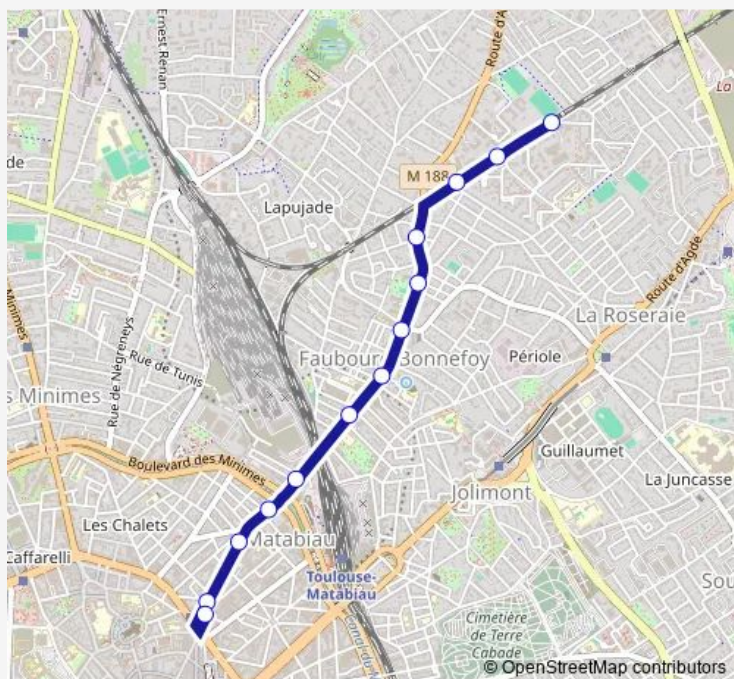

Pont Matabiau

Matabiau - Raynal

Arago

Lapujade

Bouvier

Hauts de Bonnefoy

Ste-Hélène

Barrière de Croix-Daurade

Ste-Augustine

Roubichou

Amouroux

Route schedule

Jeanne d'Arc — Amouroux

Monday	05:35-00:35 <sup>+1</sup>
Tuesday	05:35-00:35 <sup>+1</sup>
Wednesday	05:35-00:35 <sup>+1</sup>
Thursday	05:35-01:05 <sup>+1</sup>
Friday	05:35-01:05 <sup>+1</sup>
Saturday	05:55-01:05 <sup>+1</sup>
Sunday	06:30-24:00

Route info

Direction: Jeanne d'Arc

Stops: 13

Trip Duration: 0 hour 9 min

## Direction

Amouroux — Jeanne d'Arc

13 stops

[Open route schedule](#)

Amouroux

Roubichou

Ste-Augustine

Barrière de Croix-Daurade