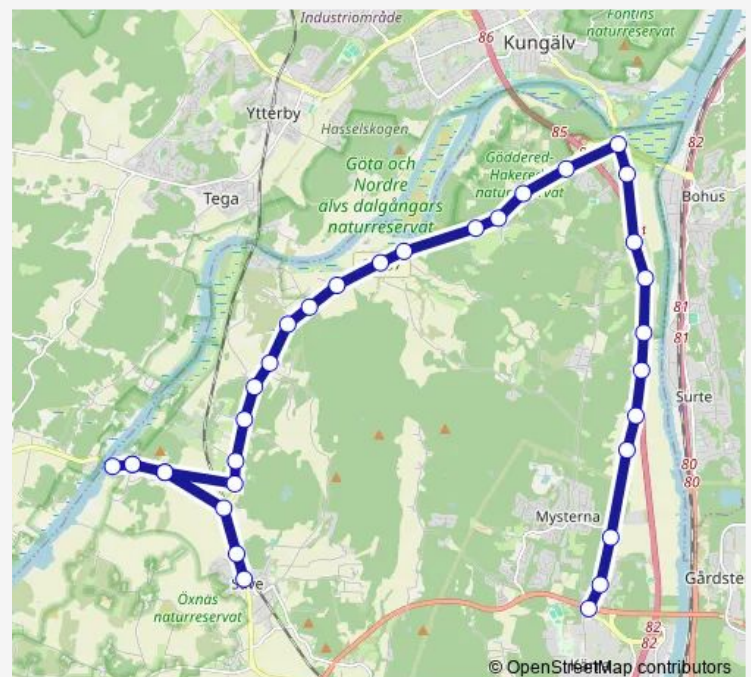

### Route schedule

Säve station — Kärra Klareberg

Monday 00:52-23:52

Tuesday 00:52-23:52

Wednesday 00:52-23:52

Thursday 00:52-23:52

Friday 00:52-23:52

Saturday 00:52-23:52

### Route info

Direction: Säve station

Stops: 33

Trip Duration: 0 hour 27 min

Göddered

Eriksdal (Göteborg)

Stora Oxhagen

Lilla Oxhagen