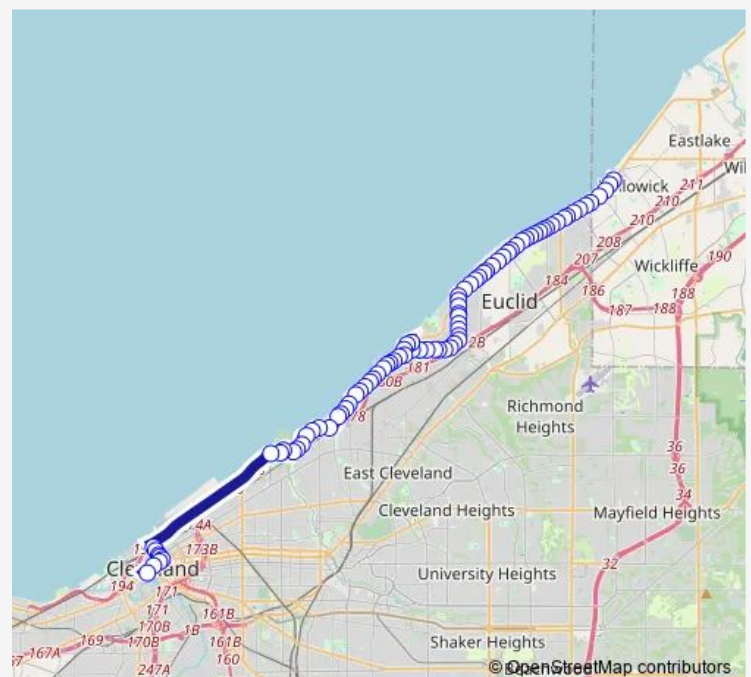

11801 Lakeshore Blvd

Lakeshore Blvd & Coit Rd

12518 Lakeshore Blvd

12720 Lakeshore Blvd

Route schedule

Prospect AV & W 3RD St — Shoregate Town CTR Layover

Monday 05:38-18:10

Tuesday 05:38-18:10

Trip Duration: 0 hour 57 min

39 — Lakeshore

12910 Lakeshore Blvd

13211 Lakeshore Blvd

13478 Lakeshore Blvd

Lakeshore Blvd & Lake Shore Dr

Lakeshore Blvd & E 140th St

Lakeshore Blvd & E 143rd St

Lakeshore Blvd & E 147th St

Lakeshore Blvd & E 149th St

LAKESHORE BLVD & HUNTMERE AVE

Lakeshore Blvd & Grovewood Av

Lakeshore Blvd & Glencoe Rd

Lakeshore Blvd & E 156th St

Grovewood AV & E 156th St

Grovewood AV & E 161st St

Friday 05:03-17:55

Saturday —

Sunday —

Route info

Direction: Shoregate Town CTR Layover

Stops: 85

Trip Duration: 0 hour 52 min

Lakeshore Blvd & E 209th St