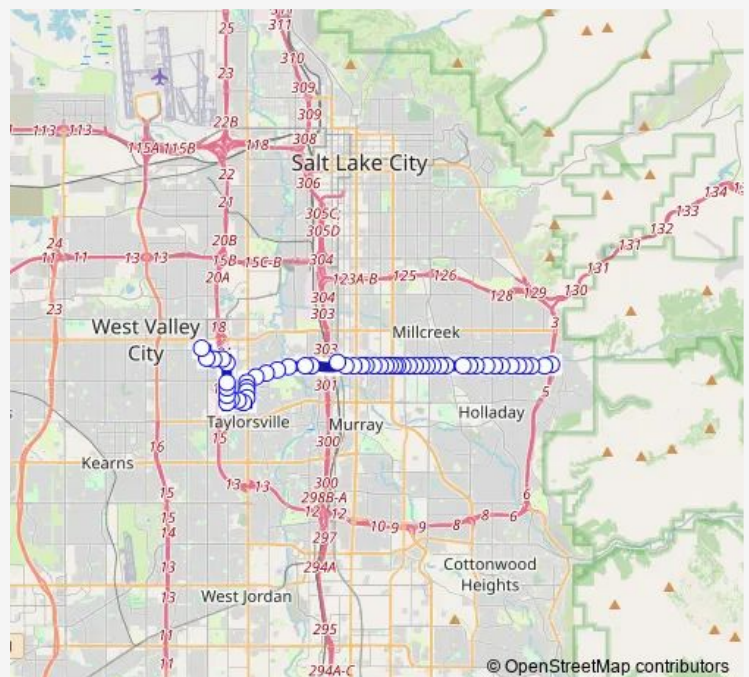

3900 S @ 661 W

3900 S @ 547 W

Meadowbrook Station (Bay B)

Route schedule

West Valley Central Station (Bay H) — Olympus Cove P+R (Bay E)

Monday 04:02-00:01⁺¹

Tuesday 04:02-00:01⁺¹

Wednesday 04:02-00:01⁺¹

Thursday 04:02-00:01⁺¹

Friday 04:02-00:01⁺¹

Saturday 05:52-22:23

Sunday 06:22-21:23

Route info

Direction: West Valley Central Station (Bay H)

Stops: 51

Trip Duration: 0 hour 50 min

39 — 3900 South

3900 S @ 71 W

3900 S @ 30 E

3900 S @ 110 E

3900 S @ 184 E

3900 S @ 298 E

3900 S @ 398 E

3900 S @ 510 E

Thursday 04:04-00:02⁺¹

Friday 04:04-00:02⁺¹

Saturday 05:56-22:25

Sunday 06:23-21:23

Route info

Direction: Olympus Cove P+R (Bay E)

Stops: 53

Trip Duration: 0 hour 40 min