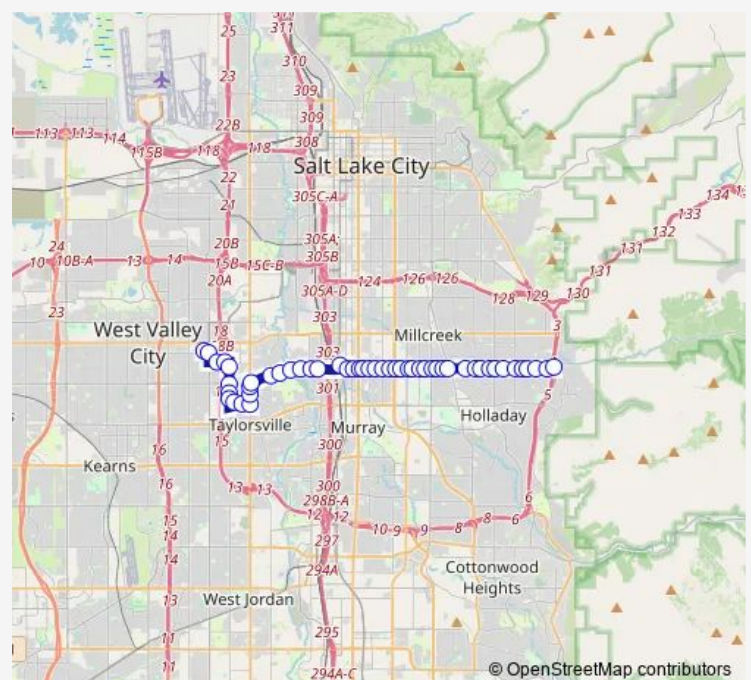

3900 S @ 661 W

3900 S @ 547 W

Meadowbrook Station (Bay B)

Route schedule

West Valley Central Station (Bay H) — Olympus Cove P+R (Bay E)

Monday 04:02-00:01⁺¹

Tuesday 04:02-00:01⁺¹

Wednesday 04:02-00:01⁺¹

Thursday 04:02-00:01⁺¹

Friday 04:02-00:01⁺¹

Saturday 05:52-22:23

Sunday 06:22-21:23

Route info

Direction: West Valley Central Station (Bay H)

Stops: 51

Trip Duration: 0 hour 50 min

39 — 3900 South

3900 S @ 71 W

3900 S @ 30 E

3900 S @ 110 E

3900 S @ 184 E

3900 S @ 298 E

3900 S @ 398 E

3900 S @ 510 E

Thursday 04:04-00:02⁺¹

Friday 04:04-00:02⁺¹

Saturday 05:56-22:25

Sunday 06:23-21:23

Route info

Direction: Olympus Cove P+R (Bay E)

Stops: 53

Trip Duration: 0 hour 38 min