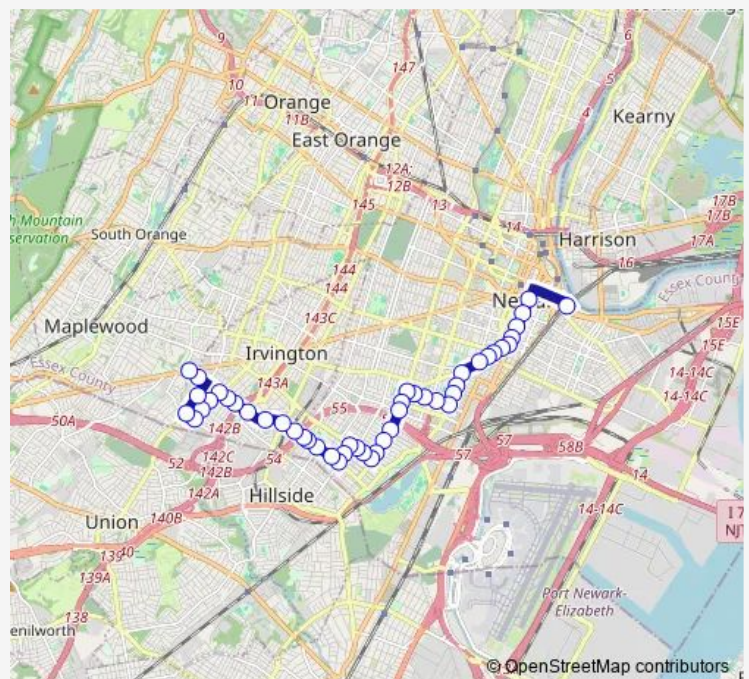

Bergen ST AT Hawthorne Ave

Bergen ST AT Hawthorne Pl

### Route schedule

BUS Lanes (Raymond Blvd Side) — Chancellor AVE AT Springfield Ave

Monday	05:15-00:32 <sup>+1</sup>
Tuesday	05:15-00:30 <sup>+1</sup>
Wednesday	05:15-00:30 <sup>+1</sup>
Thursday	05:15-00:30 <sup>+1</sup>
Friday	05:15-00:30 <sup>+1</sup>
Saturday	05:15-00:32 <sup>+1</sup>
Sunday	05:05-00:50 <sup>+1</sup>

### Route info

Direction: BUS Lanes (Raymond Blvd Side)

Stops: 47

Trip Duration: 0 hour 38 min

Bergen ST AT Scheerer Ave

Bergen ST AT Lehigh Ave

Lyons AVE AT Bergen St

Lyons AVE AT Parkview Terrace

Lyons AVE AT Osborne Terr

Maple AVE AT Lyons Ave

Maple AVE AT Goldsmith Ave

Maple AVE AT Chancellor Ave

Chancellor AVE AT Clinton Pl

Chancellor AVE AT Summit Ave

Chancellor AVE AT Leslie St

Chancellor AVE AT Schley St