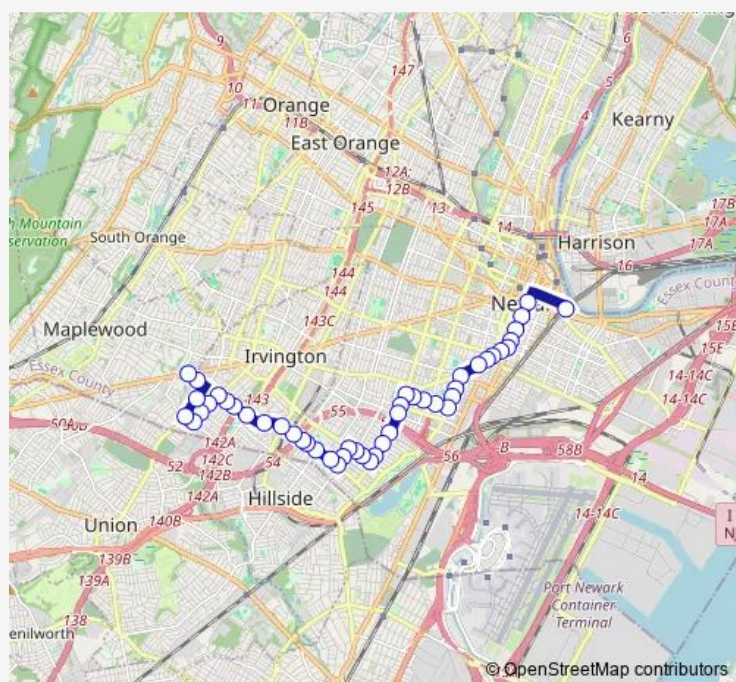

Elizabeth AVE AT W Alpine St

Elizabeth AVE AT West Bigelow St

West Bigelow ST AT Hillside Ave

West Bigelow ST AT Ridgewood Ave

West Bigelow ST AT Peshine Ave

West Bigelow ST AT Hunterdon St

Bergen ST AT West Runyon St

Bergen ST AT Hawthorne Ave

BERGEN ST AT HAWTHORNE PL

Route schedule

BUS Lanes (Raymond Blvd Side) — CHANCELLOR AVE AT SPRINGFIELD AVE

Monday	05:15-00:30 ⁺¹
Tuesday	05:15-00:30 ⁺¹
Wednesday	05:15-00:30 ⁺¹
Thursday	05:15-00:30 ⁺¹
Friday	05:15-00:30 ⁺¹
Saturday	05:15-00:32 ⁺¹
Sunday	05:05-00:50 ⁺¹

Route info

Direction: BUS Lanes (Raymond Blvd Side)

Stops: 47

Trip Duration: 0 hour 40 min

Bergen ST AT Scheerer Ave

Bergen ST AT Lehigh Ave

Lyons AVE AT Bergen St

Lyons AVE AT Parkview Terrace

Wednesday 05:05-23:45

Thursday 05:05-23:45

Friday 05:05-23:45

Saturday 05:00-23:45

Sunday 04:45-24:00

Route info

Direction: Chancellor AVE AT 43rd St

Stops: 42