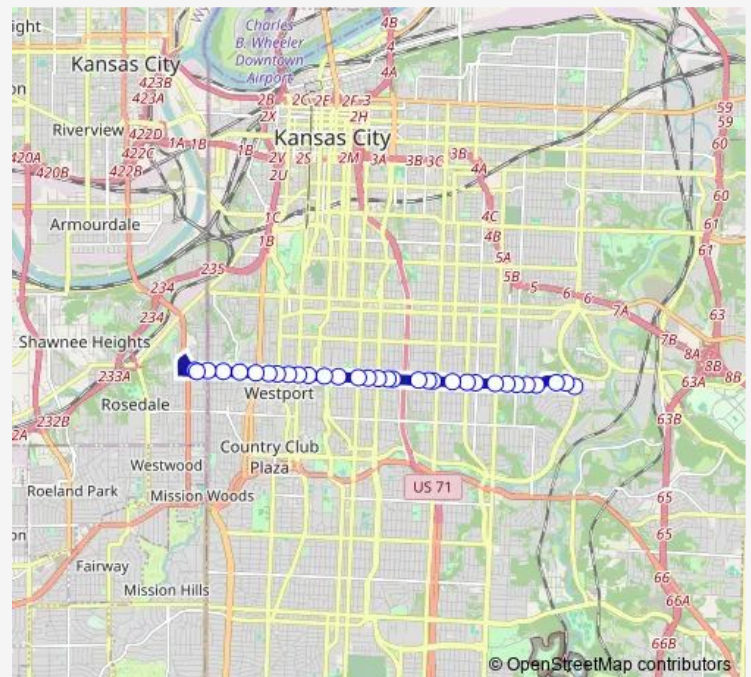

Bus 39 39th Street

[Go to website](#)

Direction

ON 39th AT Hardesty Westbound — ON 39th AT KU MED Center Eastbound

32 stops

[Open route schedule](#)

- ON 39th AT Hardesty Westbound
- ON 39th AT Leeds Tfwy Westbound
- ON 39th AT Vineyard Westbound
- ON 39th AT Elmwood Westbound
- ON 39th Between Cypress & Kensington Wb
- ON 39th AT Jackson Westbound
- ON 39th AT Myrtle Westbound
- ON 39th AT Cleveland Westbound
- ON 39th AT Indiana Westbound Farside
- ON 39th AT Benton Blvd Westbound
- ON 39th AT South Benton Westbound
- ON 39th AT Prospect Westbound
- ON 39th AT Olive Westbound
- ON 39th AT Brooklyn Westbound
- ON 39th AT Woodland Westbound
- ON 39th AT Wayne Westbound
- ON 39th AT Paseo Westbound
- ON 39th AT Tracy Westbound
- ON 39th AT Troost Westbound
- ON 39th AT Holmes Westbound
- ON 39th AT Gillham Westbound

Route schedule

ON 39th AT Hardesty Westbound — ON 39th AT KU MED Center Eastbound

Monday	04:51-23:51
Tuesday	04:51-23:51
Wednesday	04:51-23:51
Thursday	04:51-23:51
Friday	04:51-23:51
Saturday	05:53-23:53
Sunday	06:00-22:53

Route info

Direction: ON 39th AT Hardesty Westbound

Stops: 32

Trip Duration: 0 hour 27 min

39 — 39th Street

ON 39th AT Warwick Westbound

ON 39th AT Main Westbound

ON 39th AT Wyandotte Westbound

ON 39th AT Broadway Westbound

ON 39th AT Pennsylvania Westbound

ON 39th AT Summit Westbound

ON 39th AT Roanoke Westbound

ON 39th AT Wyoming Westbound

ON 39th AT State Line Westbound

ON 39th ST AT KU MED Center Library Westbound