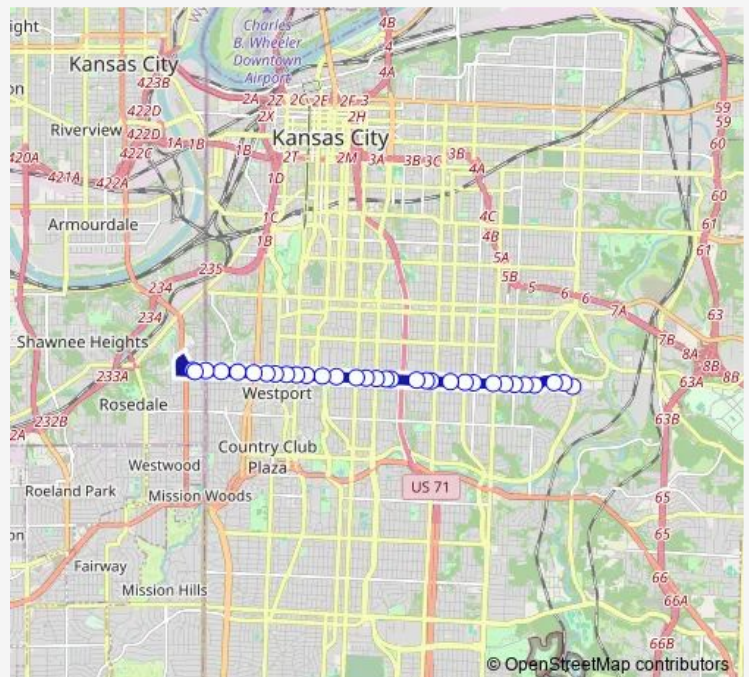

Route schedule

ON 39th AT Hardesty Westbound — ON 39th AT KU MED Center Eastbound

Monday	04:51-23:51
Tuesday	04:51-23:51
Wednesday	04:51-23:51
Thursday	04:51-23:51
Friday	04:51-23:51
Saturday	05:53-23:53
Sunday	06:00-22:53

Route info

Direction: ON 39th AT Hardesty Westbound

Stops: 32

Trip Duration: 0 hour 27 min

39 — 39th Street

ON 39th AT Warwick Westbound

ON 39th AT Main Westbound

ON 39th AT Wyandotte Westbound

ON 39th AT Broadway Westbound

ON 39th AT Pennsylvania Westbound

ON 39th AT Summit Westbound

ON 39th AT Roanoke Westbound

ON 39th AT Wyoming Westbound

ON 39th AT State Line Westbound

ON 39th ST AT KU MED Center Library Westbound

ON 39th AT KU MED Center Eastbound