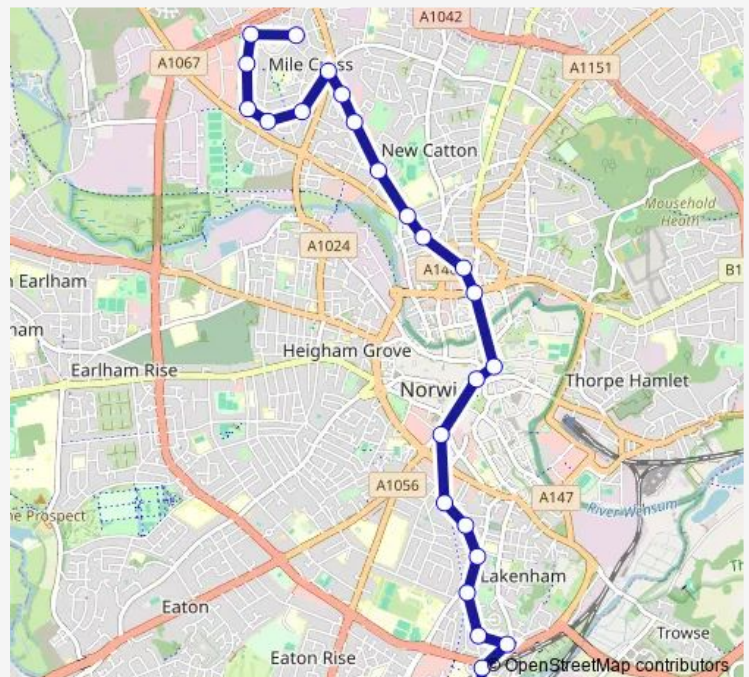

Thursday 06:35-17:45

Friday 06:35-17:45

Saturday 07:05-17:35

Sunday —

Route info

Direction: Rye Avenue

Stops: 25

Trip Duration: 0 hour 38 min

39 — Mile Cross - Asda)

Mansfield Lane

Manthorpe Close

Colburn Road

Robin Hood Road

Direction

Robin Hood Road — Oxnead Road

24 stops

[Open route schedule](#)

Robin Hood Road

Coleburn Road

Manthorpe Close

Mansfield Lane

Keyes Road

Southwell Road

Mill Close

Oxnead Road

Route schedule

Robin Hood Road — Oxnead Road

Monday 06:55-18:05

Tuesday 06:55-18:05

Wednesday 06:55-18:05

Thursday 06:55-18:05

Friday 06:55-18:05