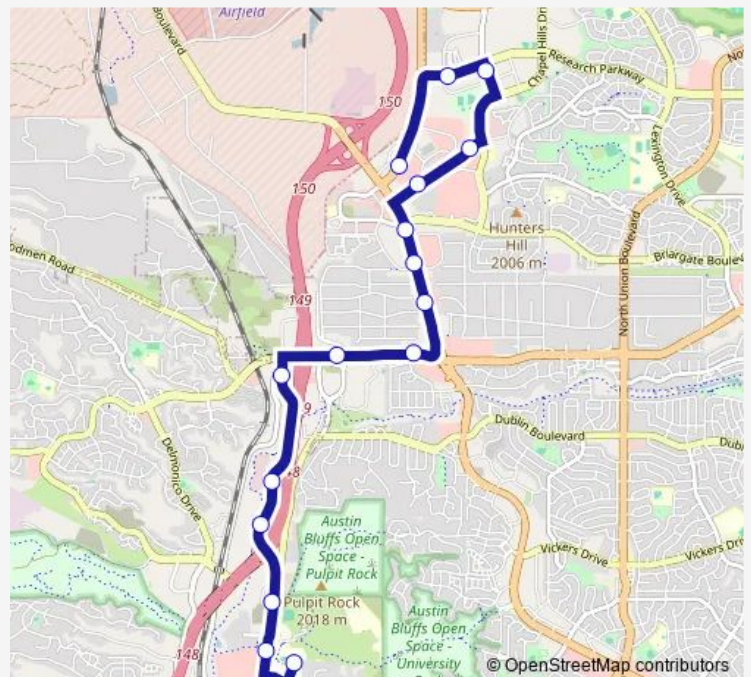

Monday 05:55-20:55

Tuesday 05:55-20:55

Wednesday 05:55-20:55

Thursday 05:55-20:55

Friday 05:55-20:55

Saturday 06:40-19:40

Sunday 07:40-16:40

Route info

Direction: Voyager Transfer Station

Stops: 16

Trip Duration: 0 hour 25 min

Direction

Nevada/Eagle Rock — Voyager Transfer Station

13 stops

[Open route schedule](#)

Nevada/Eagle Rock

Kelly Johnson/Goddard

1155 Kelly Johnson

1070 Kelly Johnson

Voyager Transfer Station

Route schedule

Nevada/Eagle Rock — Voyager Transfer Station

Monday 05:26-20:26

Tuesday 05:26-20:26

Wednesday 05:26-20:26

Thursday 05:26-20:26

Friday 05:26-20:26

Saturday 08:11-19:11

Sunday 09:10-17:10

Route info

Direction: Nevada/Eagle Rock

Stops: 13