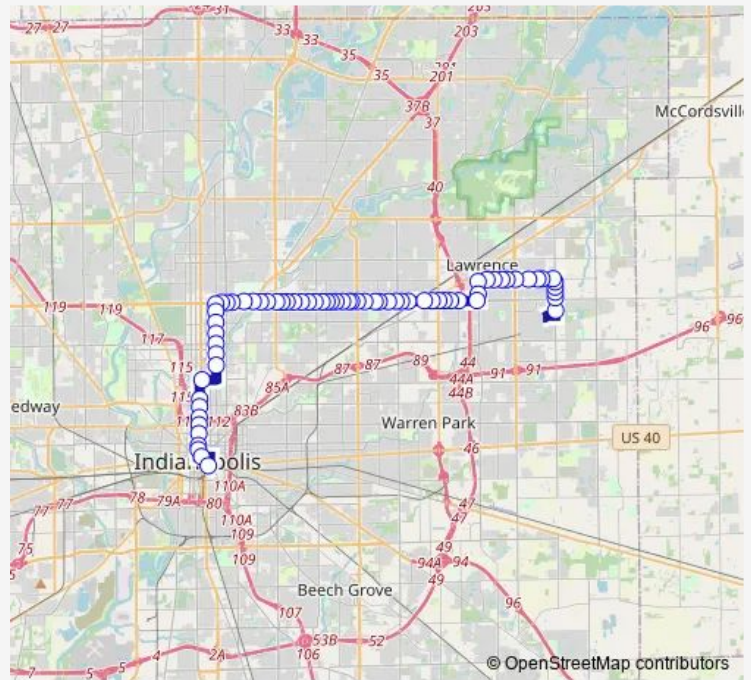

38th St & Elmhurst Dr

38th St & Shadeland Rd

### Route schedule

Mitthoefer Rd & John Marshall Dr N — CTC-C

Monday	04:08-22:54
Tuesday	04:08-22:51
Wednesday	04:08-22:51
Thursday	04:08-22:51
Friday	04:08-22:51
Saturday	05:46-22:54
Sunday	06:10-20:13

### Route info

Direction: Mitthoefer Rd & John Marshall Dr N

Stops: 69

Trip Duration: 0 hour 56 min

39 — East 38th St

38th St & Massachusetts Ave

38th St & Elizabeth St

38th St & Sheridan Ave

38th St - Value City

38th St & Arlington Ave

38th St & Graham Ave

38th St & Layman Ave

38th St & Whittier Pl

38th St & Butler Ave

38th St & Emerson Ave

38th St & Riley Ave