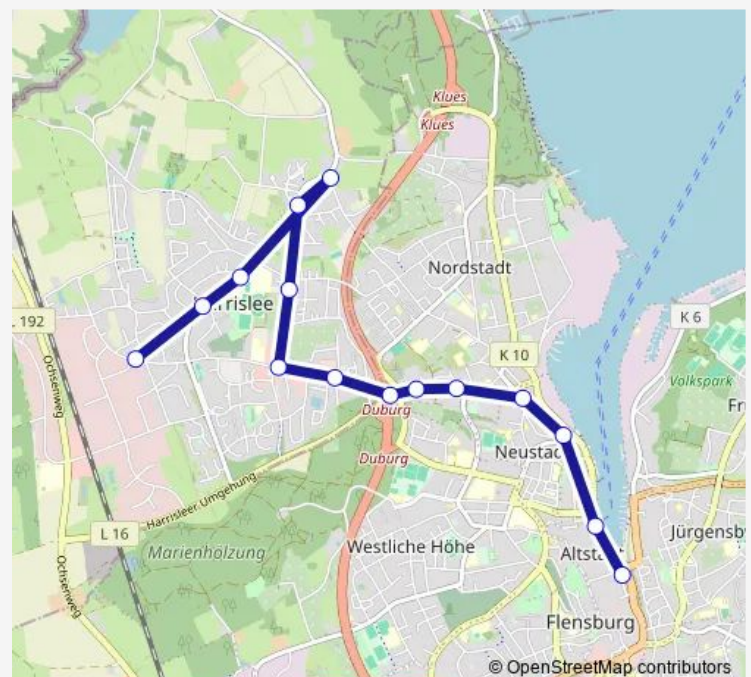

Harrislee Holmberg

Harrislee Albertinenstift

Harrislee Emmi-Hartten-Straße

Harrislee Am Erdbeerfeld

Harrislee Industrieweg

Harrislee Poetzsch/Otto-Duborg-Toys

Harrislee Am Oxer

Harrislee Westerstraße

### Route schedule

Flensburg Zob — Harrislee Pattburger Bogen

Monday 05:40-17:40

Tuesday 05:40-17:40

Wednesday 05:40-17:40

Thursday 05:40-17:40

Friday 05:40-17:40

Saturday —

### Route info

Direction: Flensburg Zob

Stops: 22

Trip Duration: 0 hour 34 min