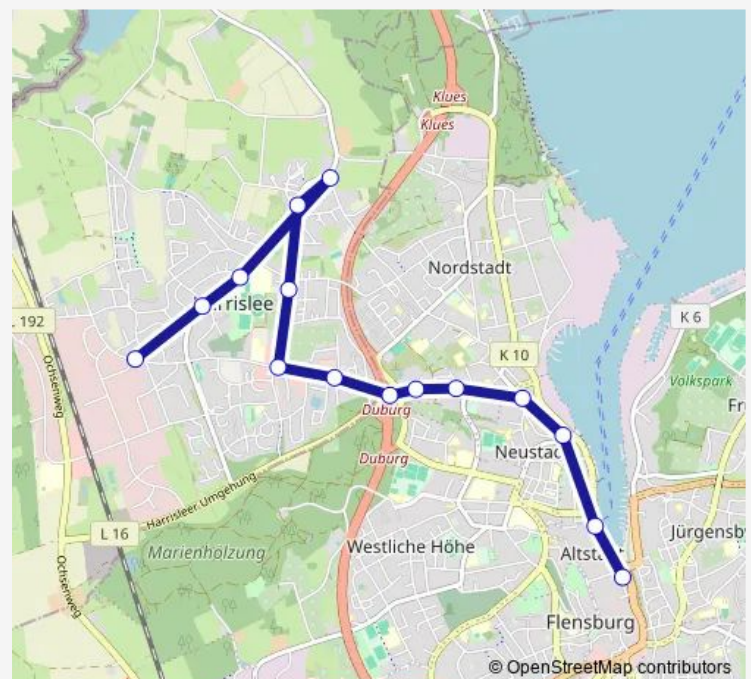

Harrislee Holmberg

Harrislee Albertinenstift

Harrislee Emmi-Hartten-Straße

Harrislee Am Erdbeerfeld

Harrislee Industrieweg

Harrislee Poetzsch/Otto-Duborg-Toys

Harrislee Am Oxer

Harrislee Westerstraße

Saturday —

Sunday —

Route info

Direction: Flensburg Zob

Stops: 22

Trip Duration: 0 hour 34 min

Direction

Harrislee Pattburger Bogen — Flensburg Zob

15 stops

[Open route schedule](#)

Harrislee Pattburger Bogen

Harrislee Holmberg

Harrislee Zentralschule

Harrislee Am Klueshof

Harrislee Himmern

Harrislee ABC-Weg