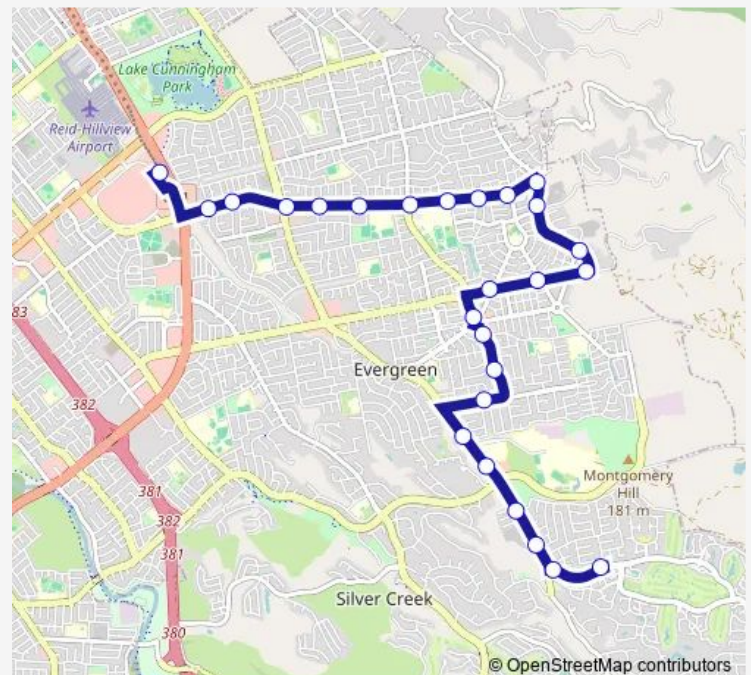

### Route schedule

Eastridge Transit Center (Bay 1) — The Villages

Monday 06:38-20:40

Tuesday 06:38-20:40

Wednesday 06:38-20:40

Thursday 06:38-20:40

Friday 06:38-20:40

Saturday 09:00-17:56

### Route info

Direction: Eastridge Transit Center (Bay 1)

Stops: 26

Trip Duration: 0 hour 25 min

39 — Eastridge - The Villages

San Felipe & Paseo de Arboles

San Felipe & George Blauer

San Felipe & Harvest Estates

The Villages & San Felipe

The Villages

**Direction**

The Villages — Eastridge Transit Center (Bay 1)

30 stops

[Open route schedule](#)

The Villages

The Villages &amp; Ashley

## Route info

Direction: The Villages

Stops: 30

Trip Duration: 0 hour 23 min

Quimby & Pendleton

Quimby & White

Quimby & Smithers

Quimby & Scottsdale