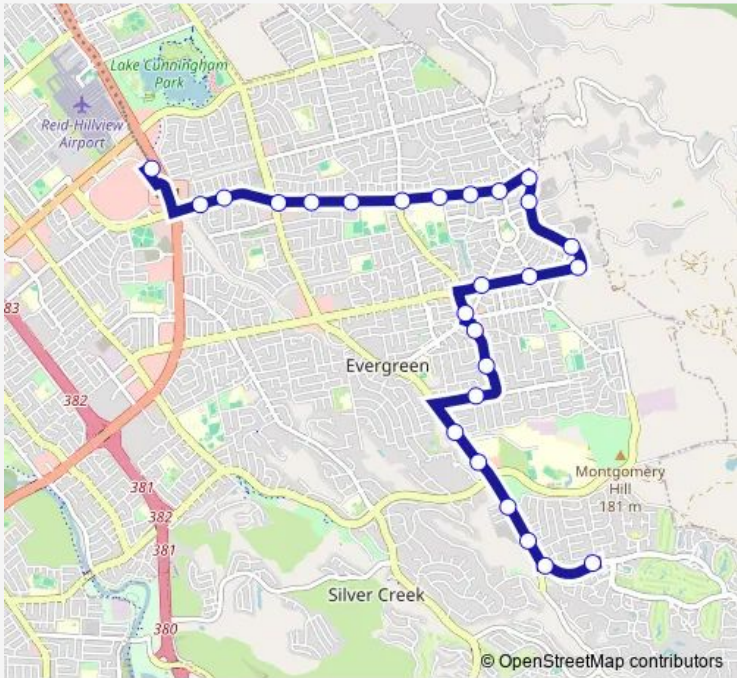

Bus 39 Eastridge - The Villages

[Go to website](#)

Direction
 Eastridge Transit Center (Bay 1) — The Villages
 26 stops
[Open route schedule](#)

- Eastridge Transit Center (Bay 1)
- Quimby & Scottsdale
- Quimby & Smithers
- Quimby & White
- Quimby & Pendleton
- Quimby & Pitner
- Quimby & Ruby
- Quimby & Arcade
- Quimby & Knickerson
- Quimby & Mirassou
- Gurdwara & Quimby
- Gurdwara & Chemin De Riviere
- Gurdwara & Voltaire
- Aborn & Gurdwara
- Aborn & Mosher
- Aborn & Altamara
- Ruby & Evergreen Village Square
- Ruby & Cortana
- Ruby & Beckley
- Delta & Oldfield
- San Felipe & Atria Evergreen Valley

Route info
 Direction: Eastridge Transit Center (Bay 1)
 Stops: 26
 Trip Duration: 0 hour 25 min

39 — Eastridge - The Villages **BusMaps**

San Felipe & Paseo de Arboles

San Felipe & George Blauer

San Felipe & Harvest Estates

The Villages & San Felipe

The Villages

Direction

The Villages — Eastridge Transit Center (Bay 1)

30 stops

[Open route schedule](#)

The Villages

The Villages & Ashley

Route info

Direction: The Villages

Stops: 30

Trip Duration: 0 hour 23 min

Quimby & Pendleton

Quimby & White

Quimby & Smithers

Quimby & Scottsdale