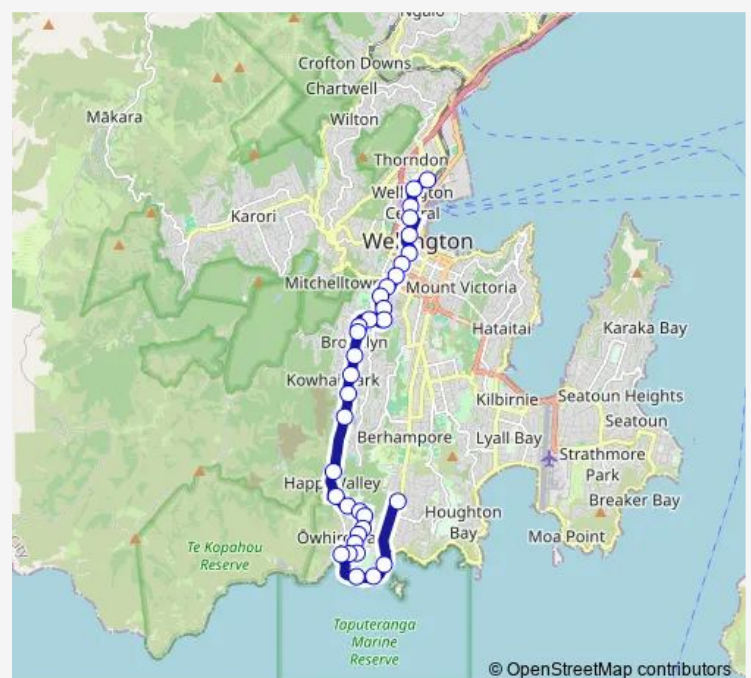

### Route schedule

Wellington Station - Stop C — Island Bay Shops - Medway Street

Monday 16:08-17:38

Tuesday 16:08-17:38

Wednesday 16:08-17:38

Thursday 16:08-17:38

Friday 16:08-17:38

Saturday —

### Route info

Direction: Wellington Station - Stop C

Stops: 34

Trip Duration: 0 hour 38 min

39 — Island Bay - Owhiro Bay - Brooklyn - Wellington

Murchison Street opposite Domanski Crescent

Murchison Street at Irwell Street

Frobisher Street opposite Murchison Street

Frobisher Street (near 64)

Frobisher Street (near 44)

Frobisher Street (near 24)

Frobisher Street at Severn Street

Robertson Street (near 16)

Owhiro Bay - Happy Valley Road (near 4)

## Route info

Direction: Island Bay Shops - Medway Street

Stops: 36

Trip Duration: 0 hour 37 min

Brooklyn Road opposite Bidwill Street

Brooklyn Road opposite Nairn Street

Brooklyn Road at Central Park

Brooklyn Road opposite Nairn Street