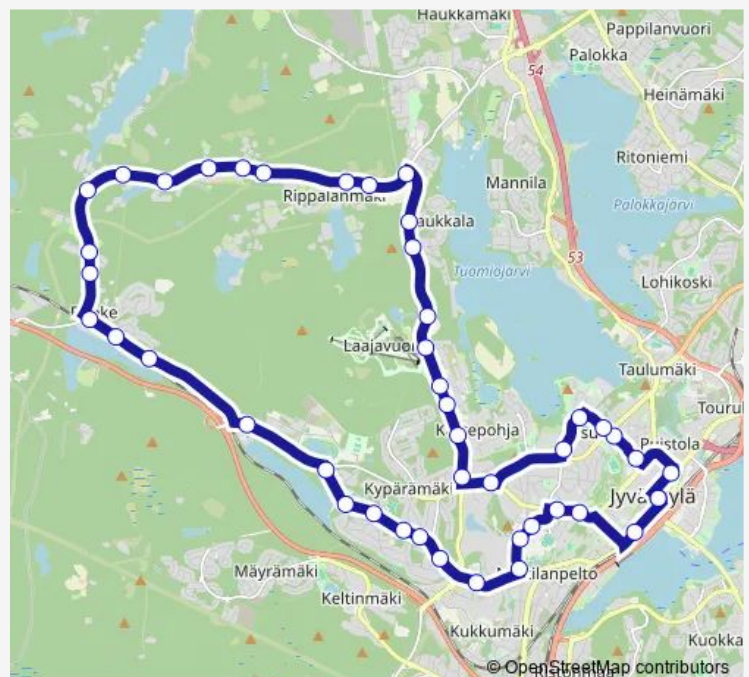

Thursday 14:00-16:00

Friday 14:00-16:00

Saturday —

Sunday —

Route info

Direction: Keskusta 1

Stops: 45

Trip Duration: 0 hour 49 min