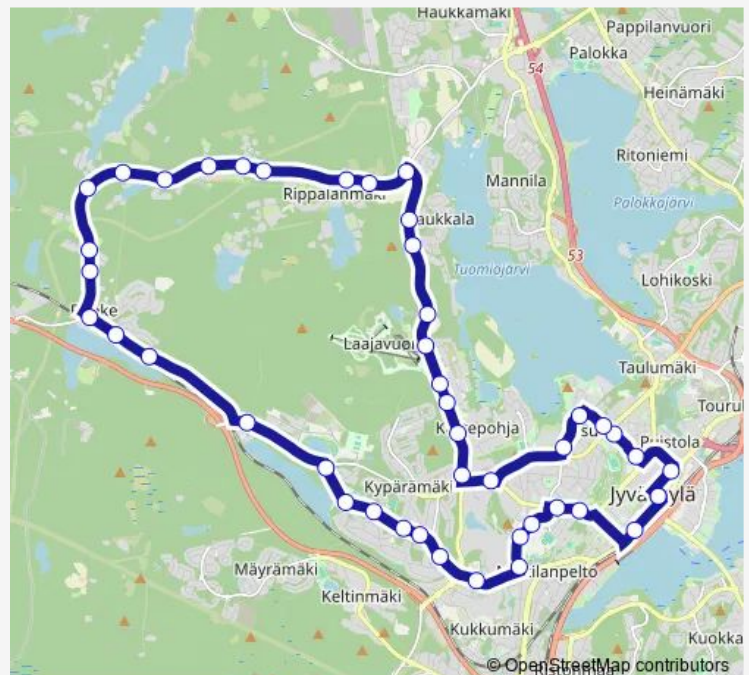

Thursday 07:20-09:25

Friday 07:20-09:25

Saturday —

Sunday —

Route info

Direction: Könkkölä 2

Stops: 52

Trip Duration: 1 hour 0 min