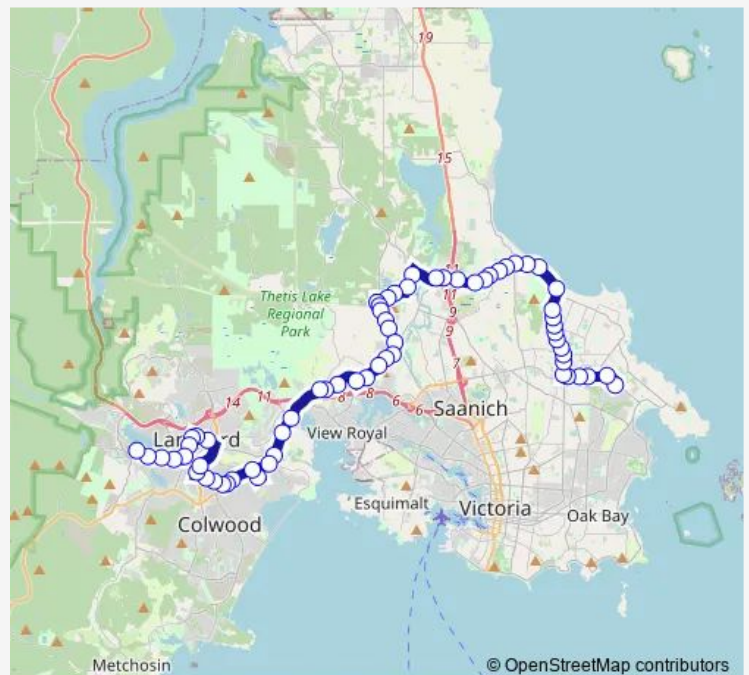

Friday 06:10-20:40

Saturday —

Sunday —

Route info

Direction: Uvic Exch Bay M

Stops: 66

Trip Duration: 1 hour 17 min

Royal Oak Dr at Tanglewood Cres

Royal Oak Dr at Royal Oak Ave

Royal Oak Dr at Falaise Dr

Royal Oak Exch Bay D

Royal Oak Dr at Pipeline Rd

Markham St at W Saanich Rd

Markham St at Quick's Bottom Park

Markham St at Vitp

Markham St at Parking Lot 3