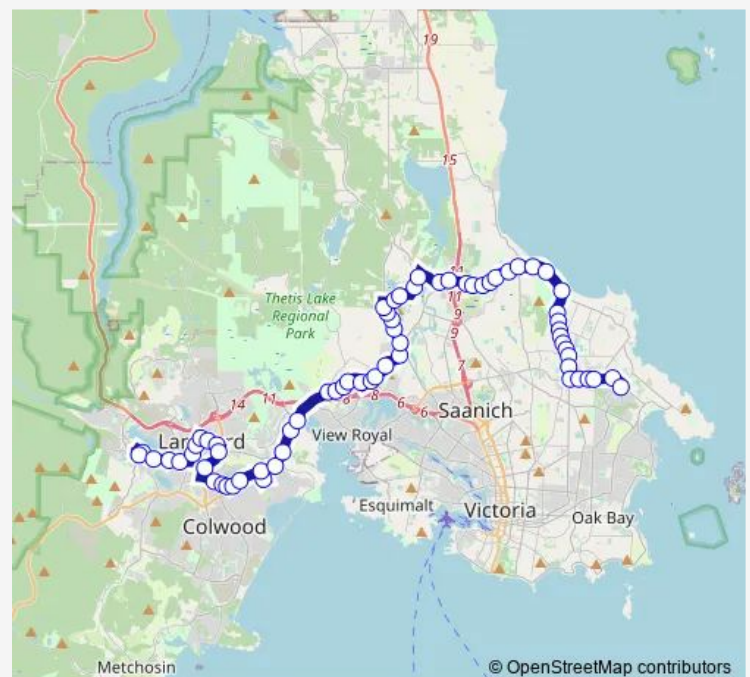

Friday 06:10-20:40

Saturday —

Sunday —

Route info

Direction: Uvic Exch Bay M

Stops: 66

Trip Duration: 1 hour 17 min

Royal Oak Dr at Tanglewood Cres

Royal Oak Dr at Royal Oak Ave

Royal Oak Dr at Falaise Dr

Royal Oak Exch Bay D

Royal Oak Dr at Pipeline Rd

Markham St at W Saanich Rd

Markham St at Quick's Bottom Park

Markham St at Vitp

Markham St at Parking Lot 3