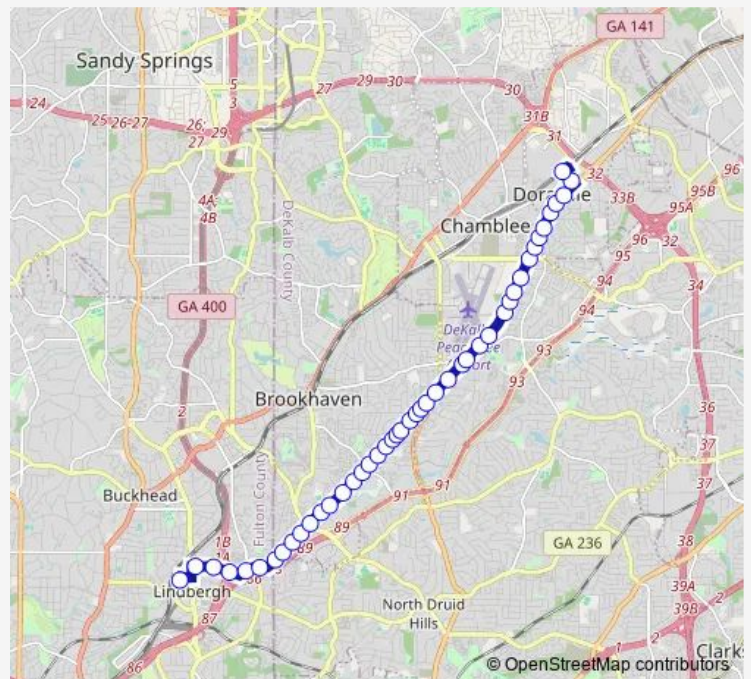

Bus 39 Buford Highway

[Go to website](#)

Direction

Doraville Station — Lindbergh Center Station - North Loop/Morosgo Dr

45 stops

[Open route schedule](#)

Doraville Station

Park AVE @ Buford HWY Ne

Buford HWY NE @ Dering Cir

Buford HWY NE @ Clairmont RD Ne

Buford HWY NE @ Clairmont Ter

Route schedule

Doraville Station — Lindbergh Center Station - North Loop/Morosgo Dr

Monday	04:05-00:25 ⁺¹
Tuesday	04:05-00:25 ⁺¹
Wednesday	04:05-00:25 ⁺¹
Thursday	04:05-00:25 ⁺¹
Friday	04:05-00:25 ⁺¹
Saturday	05:25-00:25 ⁺¹
Sunday	05:25-00:25 ⁺¹

Route info

Direction: Doraville Station

Stops: 45

Trip Duration: 0 hour 37 min

39 — Buford Highway

Buford HWY NE @ 3814

Buford HWY NE @ Drew Valley Rd

Buford HWY NE @ 3700

Buford HWY NE @ Lenox Pointe

Sidney Marcus Blvd @ Pine Tree RD Ne

Sidney Marcus Blvd @ Adina Dr

Sidney Marcus Blvd @ 740

Lindbergh Center Station - North Loop/Morosgo Dr

Direction

Lindbergh Center Station - North Loop/Morosgo Dr — Do-
rville Station