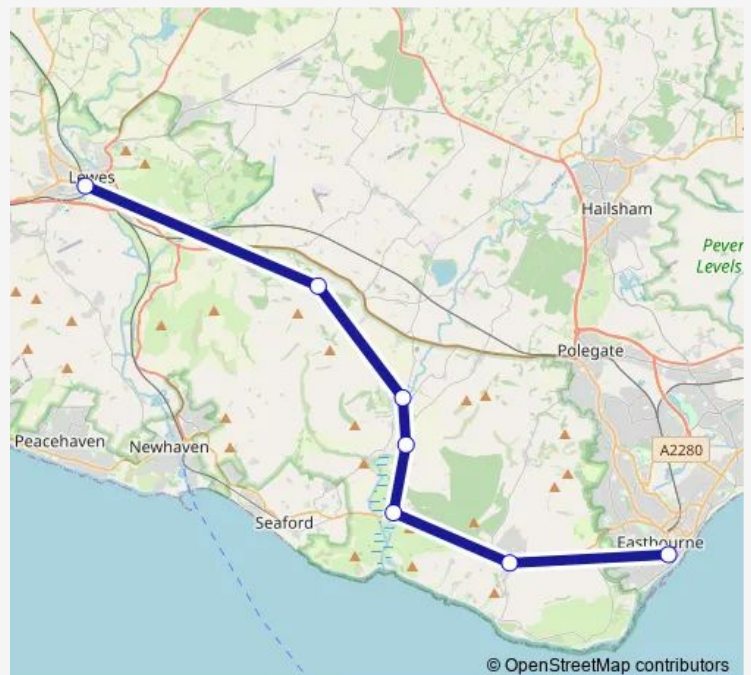

### Route schedule

Towner Gallery — Southover Road

Monday	—
Tuesday	—
Wednesday	—
Thursday	—
Friday	10:00-16:00
Saturday	10:00-16:00
Sunday	10:00-16:00

### Route info

Direction: Towner Gallery

Stops: 7

Trip Duration: 0 hour 51 min

■ 39 — Eastbourne - Lewes

## Direction

Southover Road — Towner Gallery

7 stops

[Open route schedule](#)

Southover Road

Charleston Farmhouse

Coach Park

Tea Gardens and Nursery