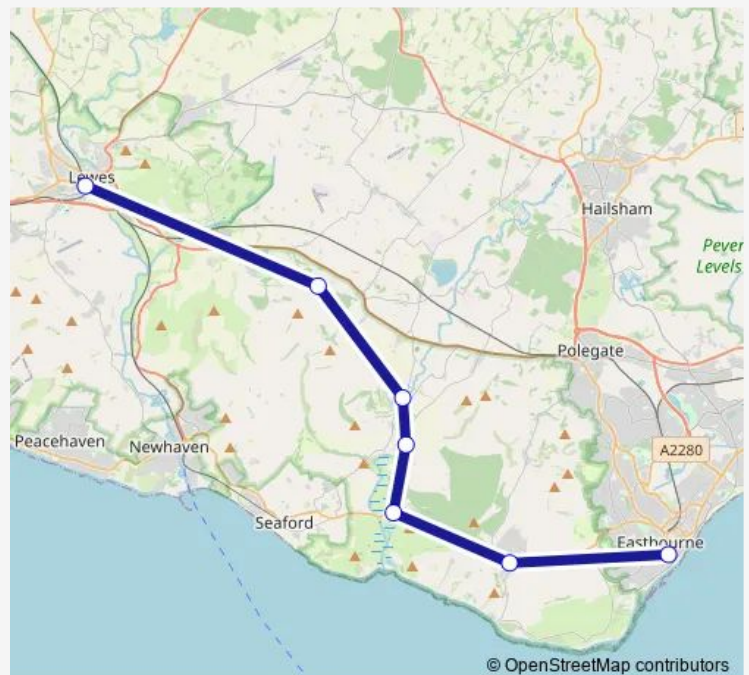

Tea Gardens and Nursery

Coach Park

Charleston Farmhouse

Southover Road

Route schedule

Towner Gallery — Southover Road

Monday	—
Tuesday	—
Wednesday	—
Thursday	—
Friday	10:00-16:00
Saturday	10:00-16:00
Sunday	10:00-16:00

Route info

Direction: Towner Gallery

Stops: 7

Trip Duration: 0 hour 51 min

■ 39 — Eastbourne - Lewes

BusMaps

Direction

Southover Road — Towner Gallery

7 stops

[Open route schedule](#)

Southover Road

Charleston Farmhouse

Coach Park

Tea Gardens and Nursery

Seven Sisters Park Centre

East Dean Garage

Towner Gallery

Route schedule

Southover Road — Towner Gallery

Monday	—
Tuesday	—
Wednesday	—
Thursday	—
Friday	11:00-17:00
Saturday	11:00-17:00
Sunday	11:00-17:00

Route info

Direction: Southover Road

Stops: 7