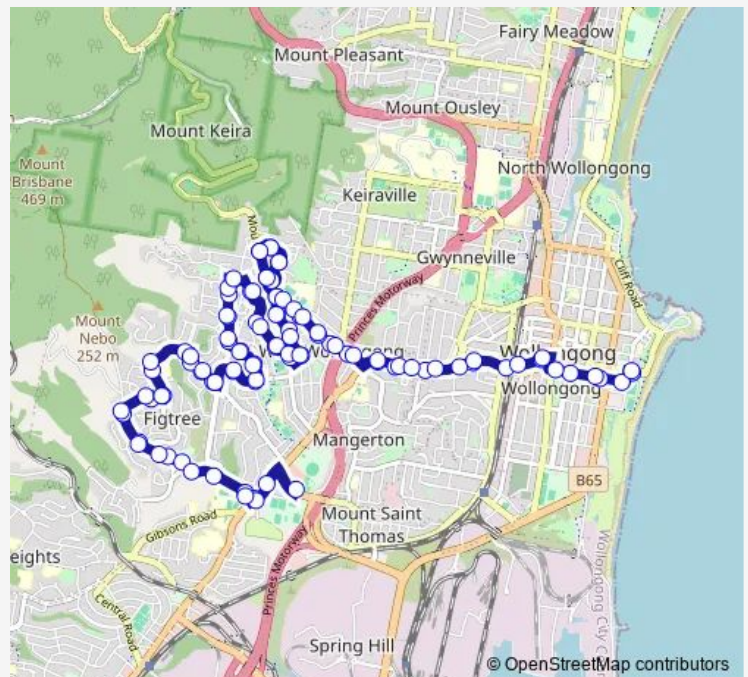

Route schedule

Figtree Grove Shopping Centre, Figtree Grove Carpark —
Smith's Hill High School, Gipps St

Monday	07:35
Tuesday	07:35
Wednesday	07:35
Thursday	07:35
Friday	07:35
Saturday	—
Sunday	—

Route info

Direction: Figtree Grove Shopping Centre, Figtree Grove Carpark

Stops: 53

Trip Duration: 0 hour 43 min

Carcoola St After Koloona Av

Euroka St After Immarna Av

Euroka St After Adina Av

Euroka St At Bimbadeen Av