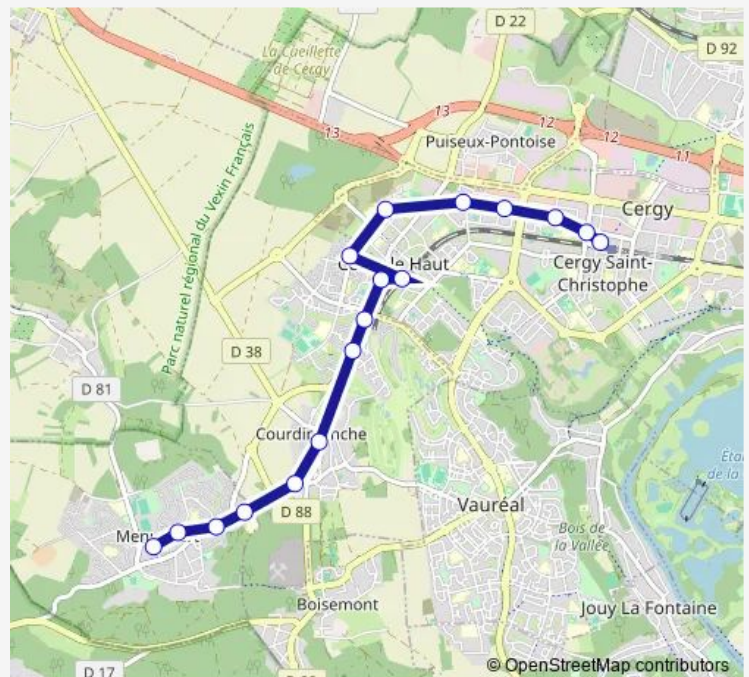

Direction

St Christ. Rer — Cergy Le Ht Rer

8 stops

[Open route schedule](#)

St Christ. Rer

La Constellation

Chemin du Soleil

Le Bontemps

Le Hazay

Les Explorateurs

Les Grès

Cergy Le Ht Rer

Route schedule

St Christ. Rer — Cergy Le Ht Rer

Monday	—
Tuesday	—
Wednesday	06:19
Thursday	06:19
Friday	06:19
Saturday	—
Sunday	—

Route info

Direction: St Christ. Rer

Stops: 8

Trip Duration: 0 hour 9 min

Direction

Croix du Jubilé — St Christ. Rer

17 stops

[Open route schedule](#)

Croix du Jubilé

Route info

Direction: St Christ. Rer

Stops: 17

Trip Duration: 0 hour 24 min

Direction

Croix du Jubilé — Cergy Le Ht Rer

10 stops

[Open route schedule](#)