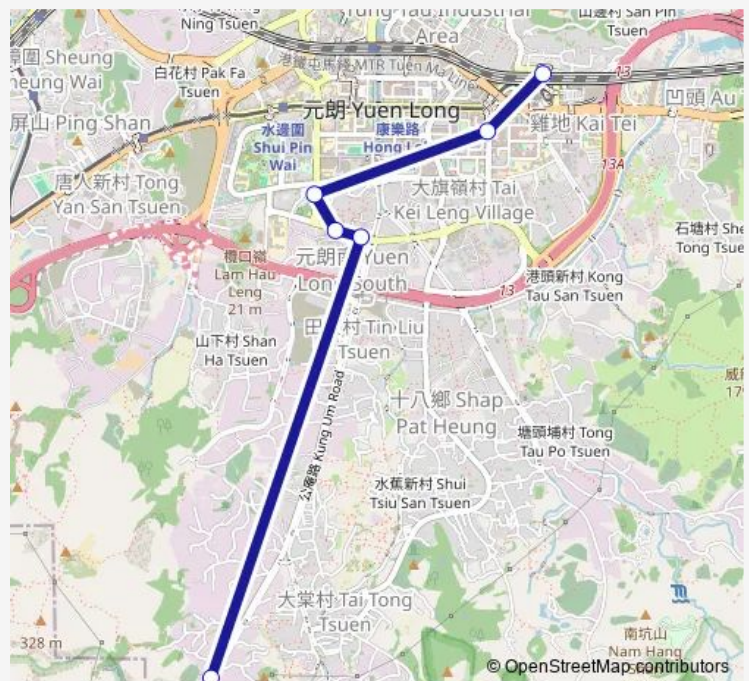

SHAP PAT HEUNG ROAD NEAR LA GROVE BLOCK NO. 2

SHAP PAT HEUNG ROAD, NEAR PARK SIGNATURE TOWER 10

YUEN LONG TAI YUK ROAD NEAR SILVER FIELD GARDEN

FUNG CHEUNG ROAD, NEAR WAH TING COURT, FUNG TING COURT

YUEN LONG STATION|YUEN LONG STATION

Route schedule

KUNG UM ROAD, NEAR PUI HONG KUI — YUEN LONG STATION|YUEN LONG STATION

Monday	05:40
Tuesday	05:40
Wednesday	05:40
Thursday	05:40
Friday	05:40
Saturday	05:40
Sunday	10:00-17:50

Route info

Direction: KUNG UM ROAD, NEAR PUI HONG KUI

Stops: 6

Trip Duration: 0 hour 14 min

39 — Kung UM - Yuen Long Station (Special Service)

Direction

YUEN LONG STATION|YUEN LONG STATION — KUNG UM ROAD, NEAR PUI HONG KUI

4 stops

[Open route schedule](#)

YUEN LONG STATION|YUEN LONG STATION

FUNG CHEUNG ROAD NEAR WAH TING HOUSE,
FUNG TING COURT|FUNG CHEUNG ROAD, NEAR
WAH TING COURT, FUNG TING COURT|FUNG CHE-
UNG ROAD, NEAR WAH TING HOUSE, FUNG TING
COURT|FUNG CHEUNG ROAD MINIBUS TERMINUS

KIU HING ROAD, NEAR LA GROVE BLOCK 1