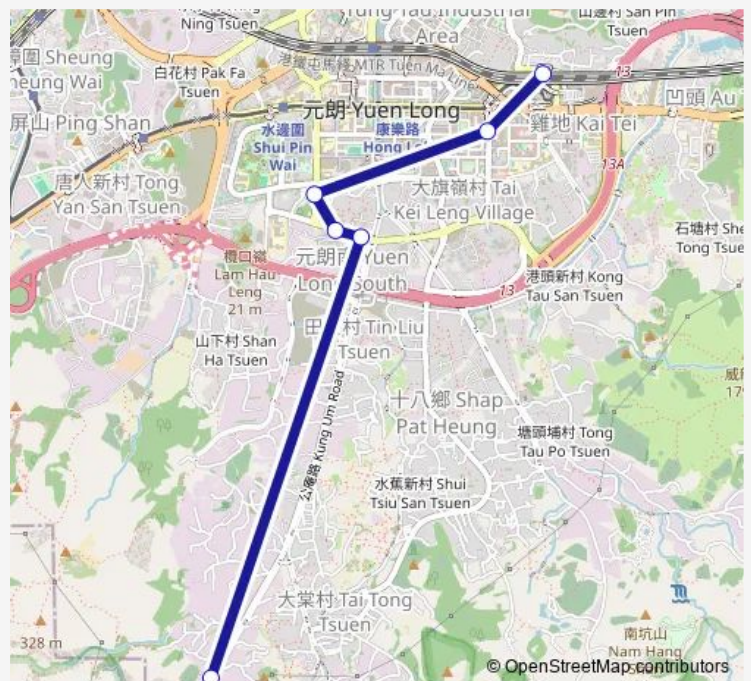

Shap PAT Heung Road Near LA Grove Block NO. 2

Shap PAT Heung Road, Near Park Signature Tower 10

Yuen Long TAI YUK Road Near Silver Field Garden

Fung Cheung Road, Near WAH Ting Court, Fung Ting Court

Yuen Long Station|Yuen Long Station

Route schedule

Kung UM Road, Near PUI Hong Kui — Yuen Long Station|Yuen Long Station

Monday	05:40
Tuesday	05:40
Wednesday	05:40
Thursday	05:40
Friday	05:40
Saturday	05:40
Sunday	10:00-17:50

Route info

Direction: Kung UM Road, Near PUI Hong Kui

Stops: 6

Trip Duration: 0 hour 14 min

■ 39 — Kung UM - Yuen Long Station (Special Service)

Direction

Yuen Long Station|Yuen Long Station — Kung UM Road, Near PUI Hong Kui

4 stops

[Open route schedule](#)

Yuen Long Station|Yuen Long Station

Fung Cheung Road Near WAH Ting House, Fung Ting Court|Fung Cheung Road, Near WAH Ting Court, Fung Ting Court|Fung Cheung Road, Near WAH Ting House, Fung Ting Court|Fung Cheung Road Minibus Terminus

KIU Hing Road, Near LA Grove Block 1